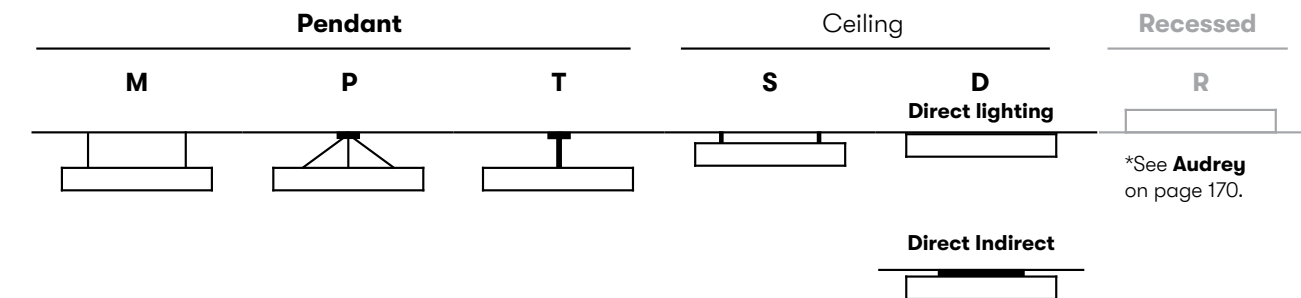

Mounting Types

Family members & Available Profiles

RINA 35

RINA 50

RINA 75

RINA 85

RINA 100

RINA 200