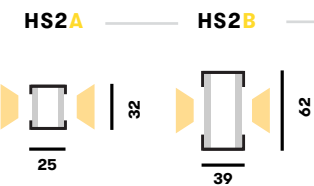

Specification

Profiles