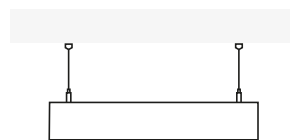

RINA 200

LED luminaire. Body made of solid aluminium profile. Custom length upon request. Surface in white, black, grey, anthracite or RAL colors. Further Selected Pont Light special colors available.

M
Multi-point Pendant