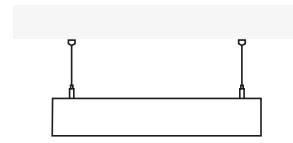

Mounting Types

Family members & Available Profiles

OLLIE

- A 60x50
- B 100x75
- C 100x85
- D 100x100

ELLIE

- A 100

OLLIE 50

LED luminaire. Body made of solid aluminium profile. Custom length upon request. Surface in white, black, grey, anthracite, RAL and other Special colors.