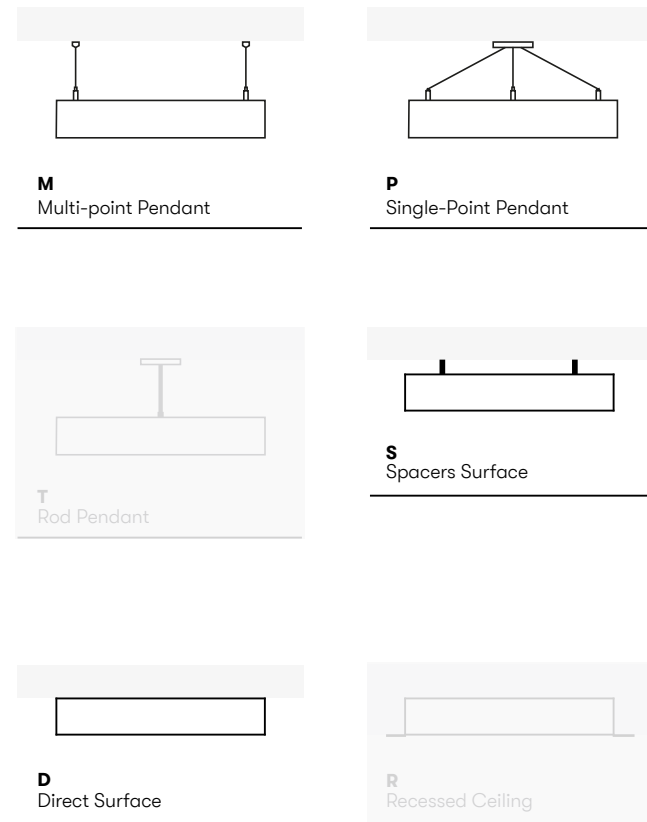

OLLIE 100X

LED luminaire. Body made of solid aluminium profile. Custom length upon request. Surface in white, black, grey, anthracite or RAL colors. Further Selected Pont Light special colors available.

Specification

Profiles

Code	Size	Power*	Light Flux**
OE1X-	1	600x1200 130 W	11700 lm
	2	900x1800 195 W	17550 lm
	3	1000x2000 216 W	19440 lm
OE2X-	1	600x1200 195 W	17550 lm
	2	900x1800 293 W	26325 lm
	3	1000x2000 324 W	29160 lm