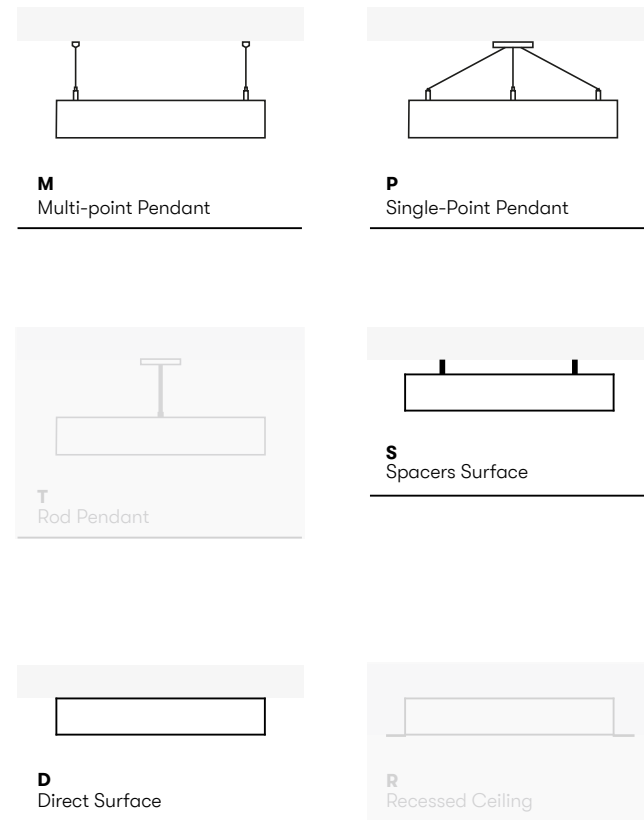

TILIA

LED luminaire. Body made of solid aluminium profile. Custom length upon request. Surface in white, black, grey, anthracite or RAL colors. Further Selected Pont Light special colors available.

Specification

Profiles

Code	Size	Power*	Light Flux**
TL1X-	1	600x600 55 W	5775 lm
	2	600x1200 83 W	8715 lm
TL1X-	1	600x600 55 W	5225 lm
	2	600x1200 83 W	7885 lm
TL2X-	1	600x600 83 W	8663 lm
	2	600x1200 125 W	13073 lm