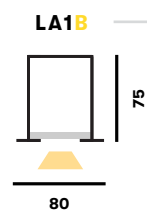

Specification

Profiles