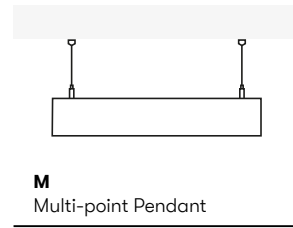

SELENA 100

LED luminaire. Body made of solid aluminium profile. Custom length upon request. Surface in white, black, grey, anthracite or RAL colors. Further Selected Pont Light special colors available.

Specification

Profiles

Code	Size	Power*	Light Flux**
SL1X- 1	L 1000 mm	23 W	1610 lm
SL2X- 1	L 1000 mm	35 W	2415 lm