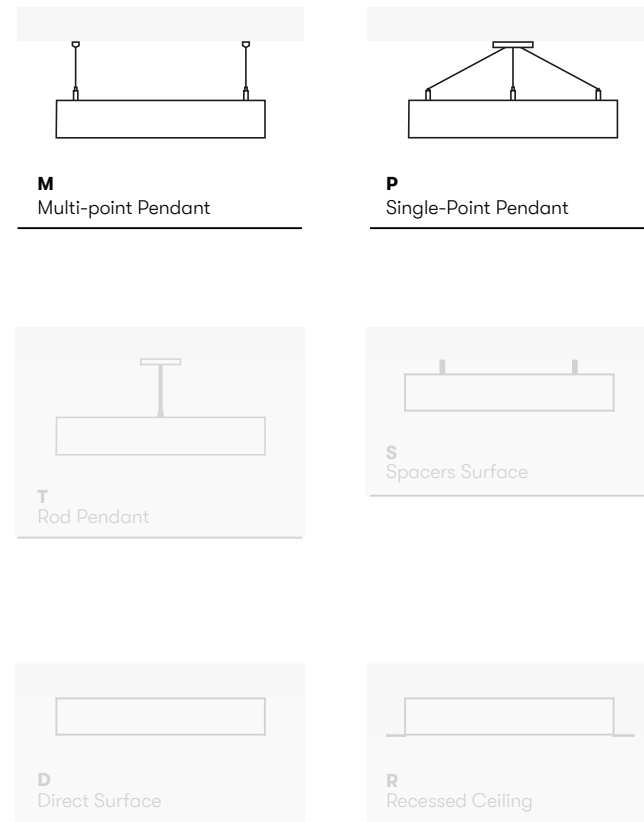

Unique design fittings are planned by a Budapest based designer. Each straight side has a different profile size, reminding us for a futuristic, space design. This individual appearance will be the central element of any space.

Mounting Types

Family members & Available Profiles

TRIANNA

A 60x50

SOPHIE

A 60x50

TRIANNA

LED luminaire. Body made of solid aluminium profile. Surface in white, black, grey, anthracite or RAL colors.