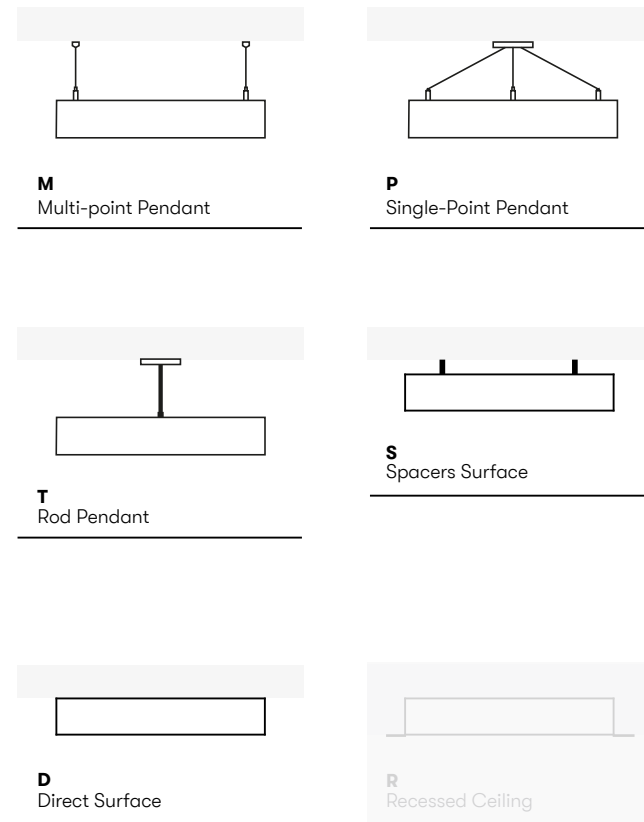

RINA 75

LED luminaire. Body made of solid aluminium profile. Custom length upon request. Surface in white, black, grey, anthracite or RAL colors. Further Selected Pont Light special colors available.

Specification

Profiles

Code	Size	Power*	Light Flux**	
RN1X-	1	Ø300	23 W	2875 lm
	2	Ø400	36 W	4500 lm
	3	Ø600	60 W	7500 lm
	4	Ø800	80 W	10000 lm
	5	Ø1000	100 W	12500 lm
RN2X-	1	Ø300	35 W	4313 lm
	2	Ø400	54 W	6750 lm
	3	Ø600	90 W	11250 lm
	4	Ø800	120 W	15000 lm
	5	Ø1000	150 W	18750 lm