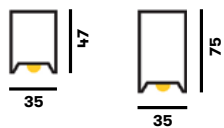

Lowest glare
Enchanting design
Powerful spot lights

Two available profiles