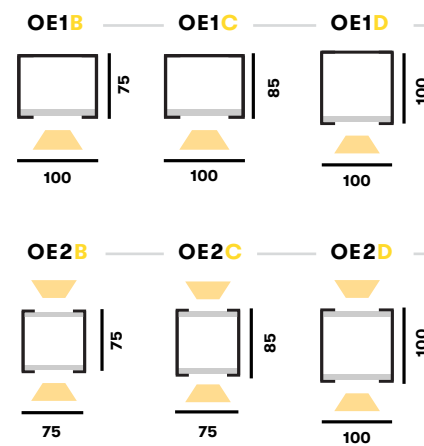

Specification

Profiles