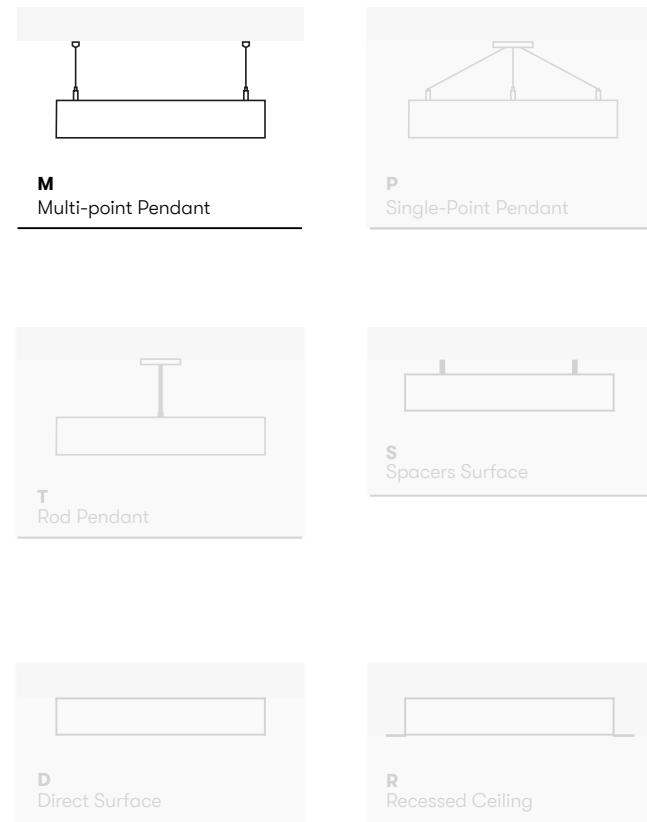

Mounting Types

Family members & Available Profiles

ALINA NOVA

ALINA VESTA

ALINA TAURO

Lowest glare
 Enchanting design
 Powerful spot lights

Two available profiles

**Customizable 'Alina' System
 Spot Module**

Pcs.	Size	Light Flux	Beam	Kelvin
14 spots	280 mm	1100 lm	30° 65°	2700K 3000K 4000K

-  Matt Black
-  Matt Metal

Constructions

Alina luminaires

ALINA NOVA

LED luminaire. Body made of solid aluminium profile. Custom length upon request. Surface in white, black, grey, anthracite or RAL colors.