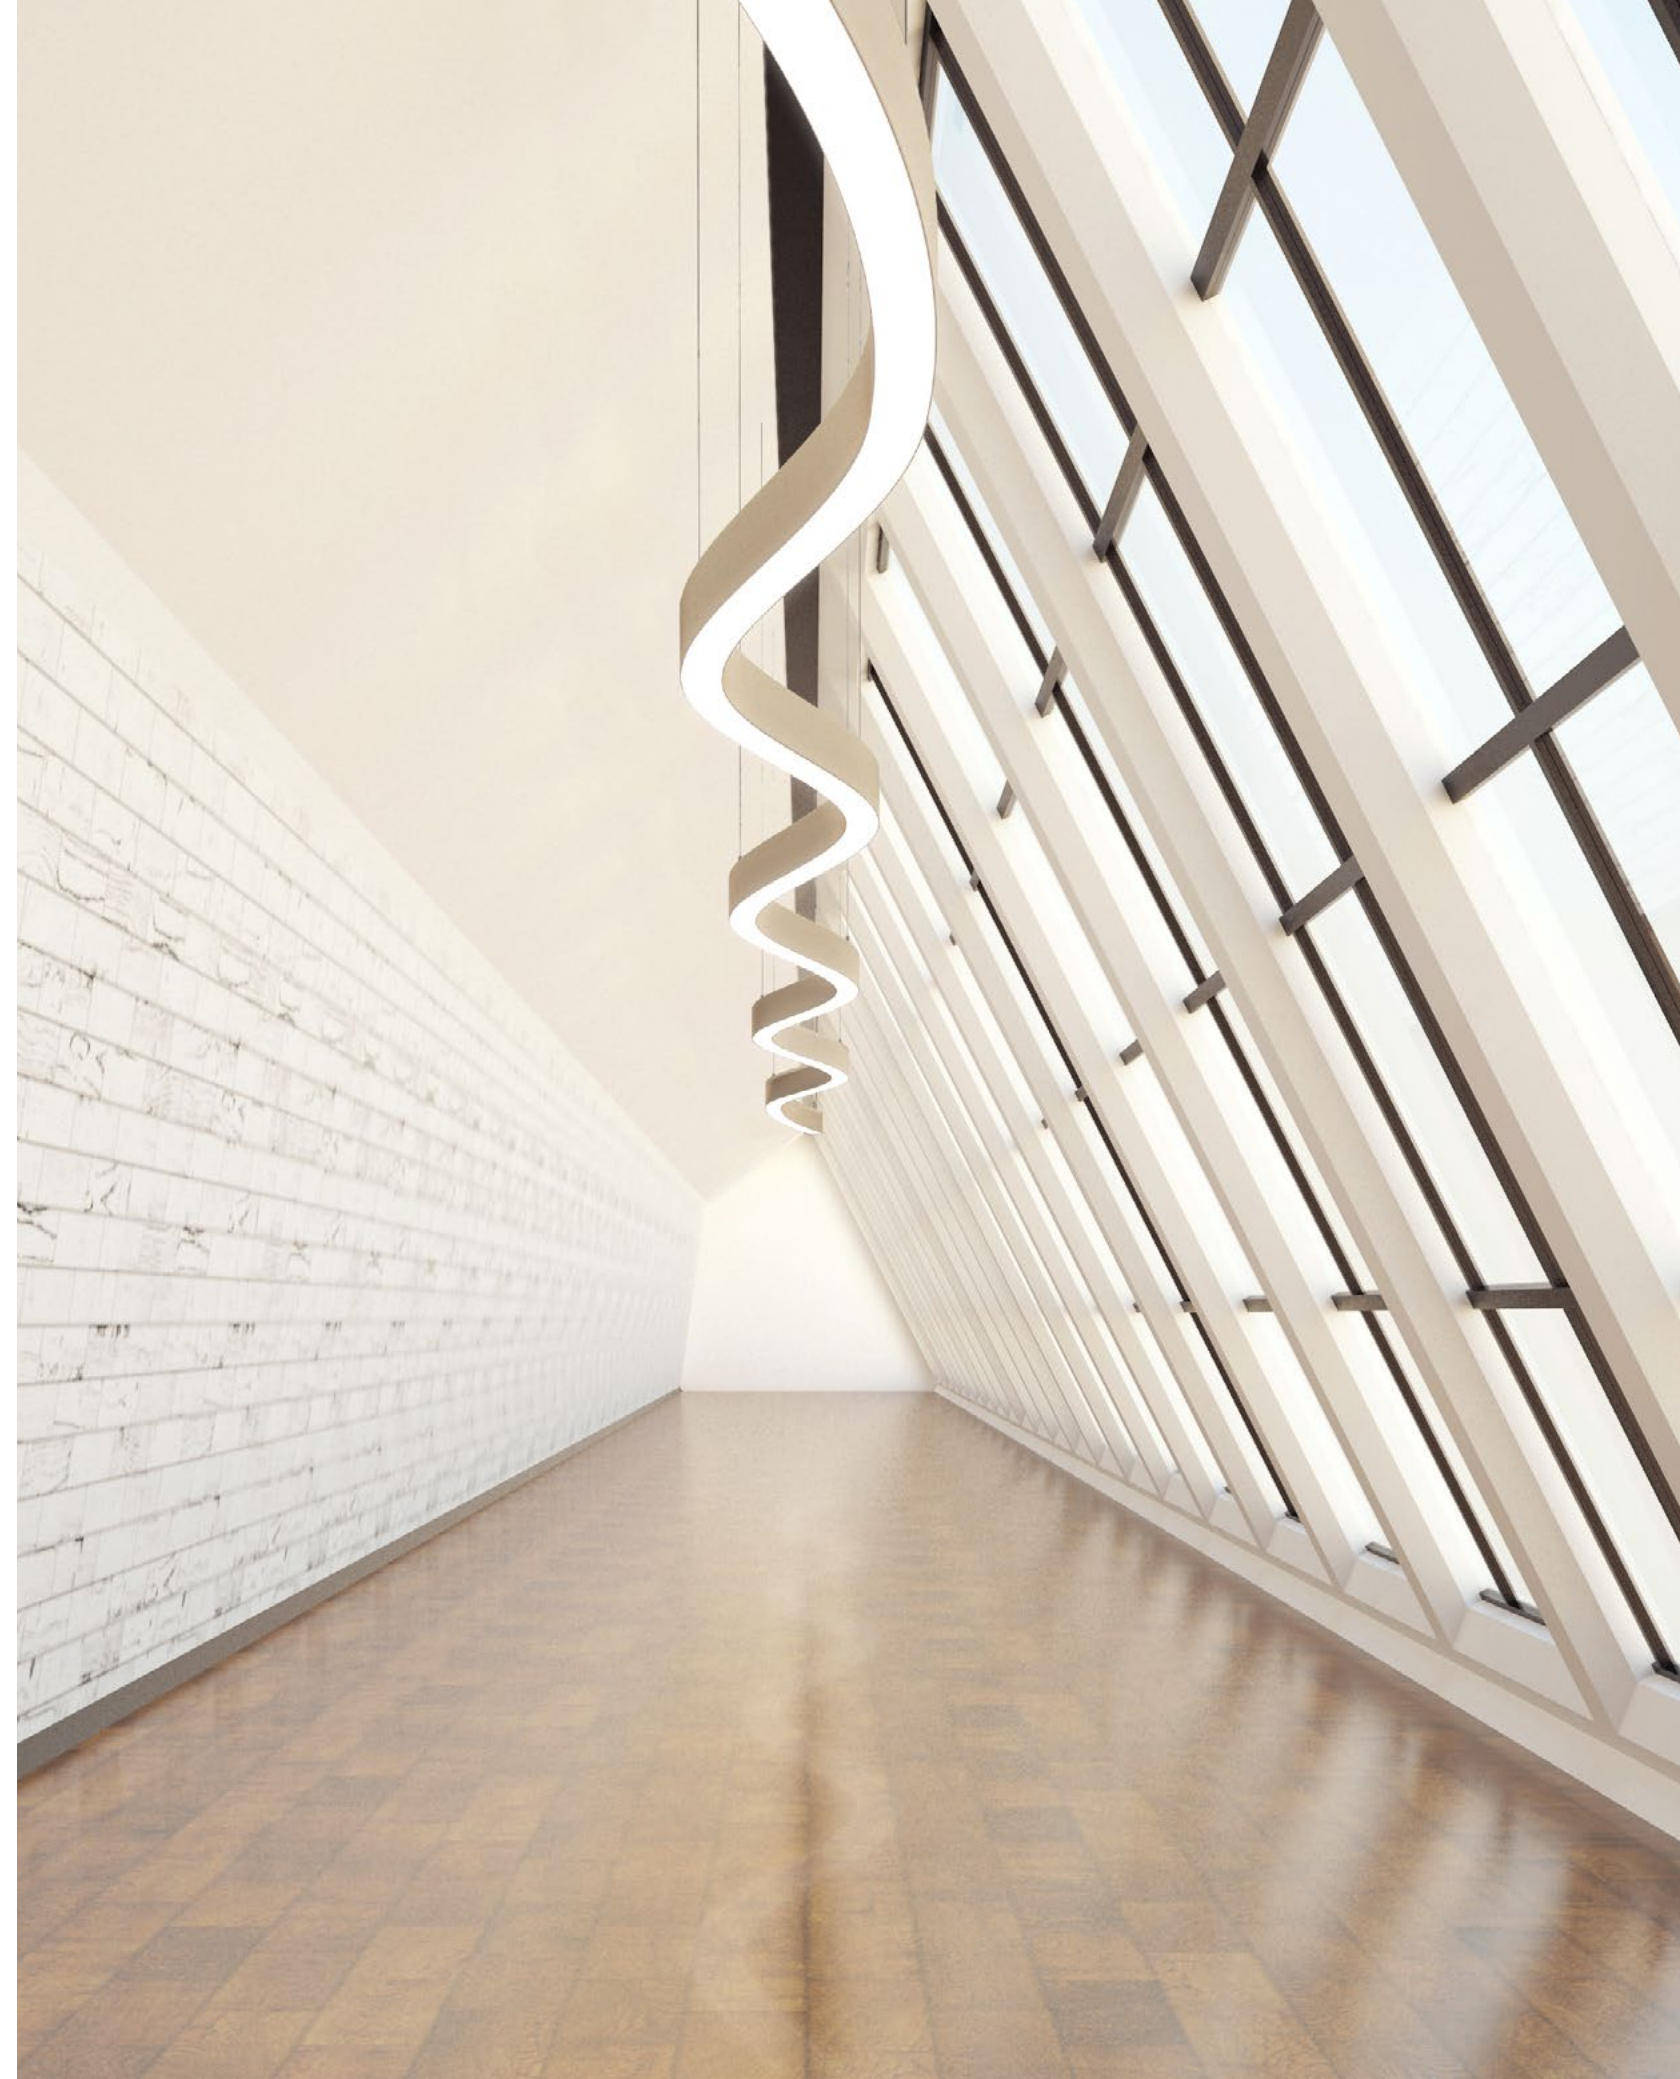

SELENA 75 & 85

LED luminaire. Body made of solid aluminium profile. Custom length upon request. Surface in white, black, grey, anthracite or RAL colors. Further Selected Pont Light special colors available.

Specification

Profiles	Code	Size	Power*	Light Flux**
	SL1X- 1	L 1000 mm	23 W	2070 lm
	SL2X- 1	L 1000 mm	35 W	3105 lm
	SL1X- 1	L 1000 mm	23 W	2024 lm
	SL2X- 1	L 1000 mm	35 W	3036 lm

* Calculated with 23 W/m

** Calculated with 4000K color temperature