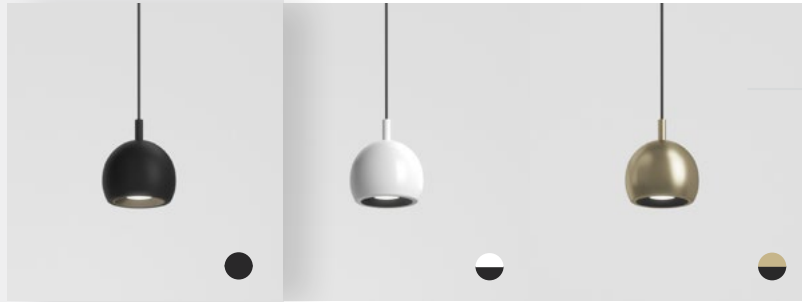

Pendant forms

BLACK

COLOR VARIANTS

Globe
A