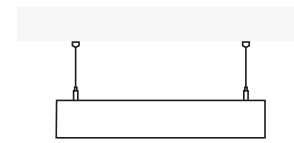

Mounting Types

Family members & Available Profiles

ANNA O

- A** 15x32
- B** 20x47
- C** 20x62

ANNA INVERSE

- A** 15x32
- B** 20x47
- C** 20x62

HANNAH O

- A** 25x35
- B** 39x62