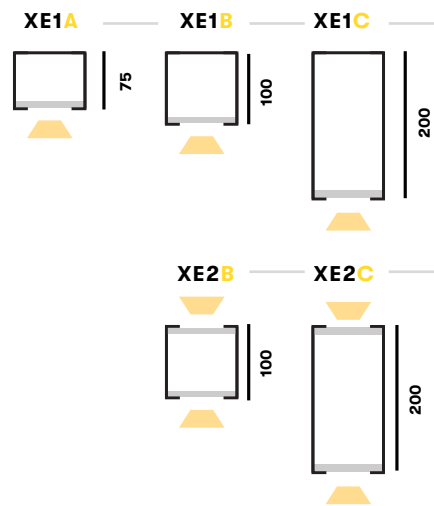

Specification

Profiles