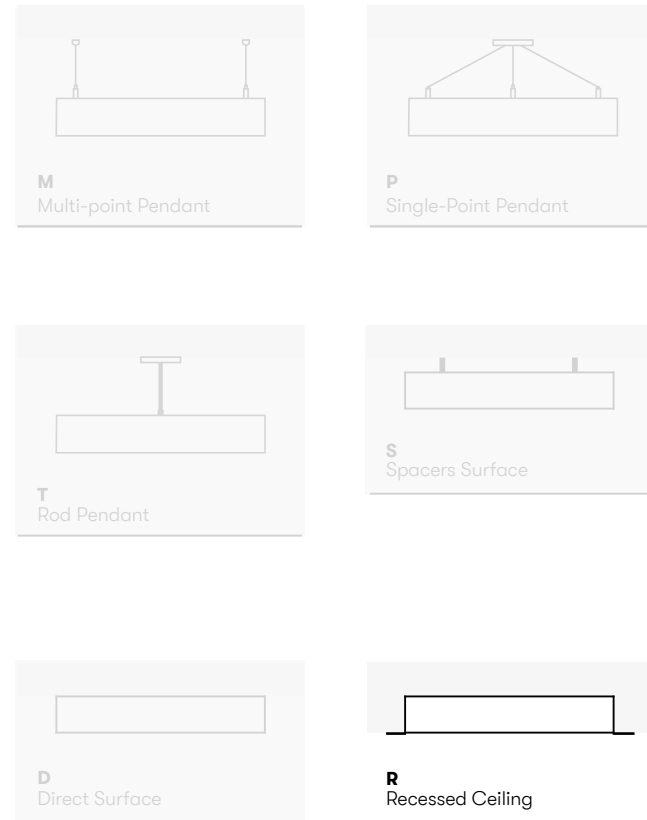

DARCY

LED luminaire. Body made of solid aluminium profile. Custom length upon request. Surface in white, black, grey, anthracite or RAL colors. Further Selected Pont Light special colors available.

Specification

Profiles

DA1A

DA1B

Code	Size	Power*	Light Flux**
DA1X- 1	1000 mm	23 W	1840 lm
DA1X- 1	1000 mm	23 W	1610 lm