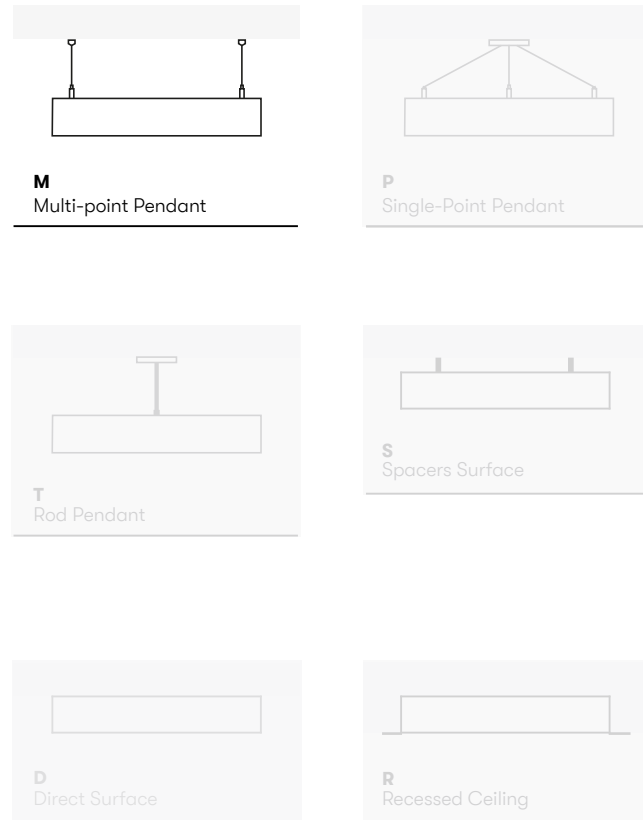

LINA 100

LED luminaire. Body made of solid aluminium profile. Custom length upon request. Surface in white, black, grey, anthracite or RAL colors. Further Selected Pont Light special colors available.

Specification

Profiles

Code	Size	Power*	Light Flux**
LN1X-	1	L 1140 mm 26 W	2300 lm
	2	L 1420 mm 32 W	2890 lm
	3	L 1700 mm 39 W	3450 lm
	4	L 1980 mm 45 W	4026 lm
	5	L 2260 mm 52 W	4595 lm
LN2X-	1	L 1140 mm 39 W	3450 lm
	2	L 1420 mm 48 W	4335 lm
	3	L 1700 mm 59 W	5175 lm
	4	L 1980 mm 68 W	6039 lm
	5	L 2260 mm 78 W	6893 lm