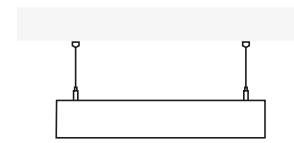

M
Multi-point Pendant