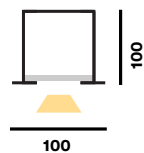

DARCY

LED luminaire. Body made of solid aluminium profile. Custom length upon request. Surface in white, black, grey, anthracite or RAL colors. Further Selected Pont Light special colors available.

Specification

Profiles

DA1A

DA1B

Code	Size	Power*	Light Flux**
DA1X- 1	1000 mm	23 W	1840 lm
DA1X- 1	1000 mm	23 W	1610 lm