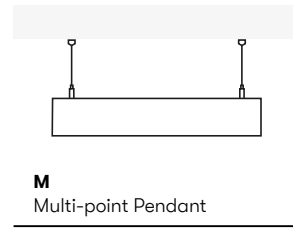

ALINA VESTA

LED luminaire. Body made of solid aluminium profile. Custom length upon request. Surface in white, black, grey, anthracite or RAL colors.

Specification

Profiles

Code	Size	Power*	Light Flux**
AV1X-	1	L 1122 mm 54 W	4800 lm
	2	L 1680 mm 72 W	6400 lm
AV2X-	1	L 1122 mm 67 W	5950 lm
	2	L 1680 mm 85 W	7550 lm