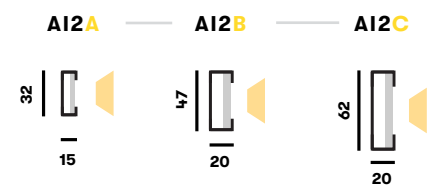

Specification

Profiles