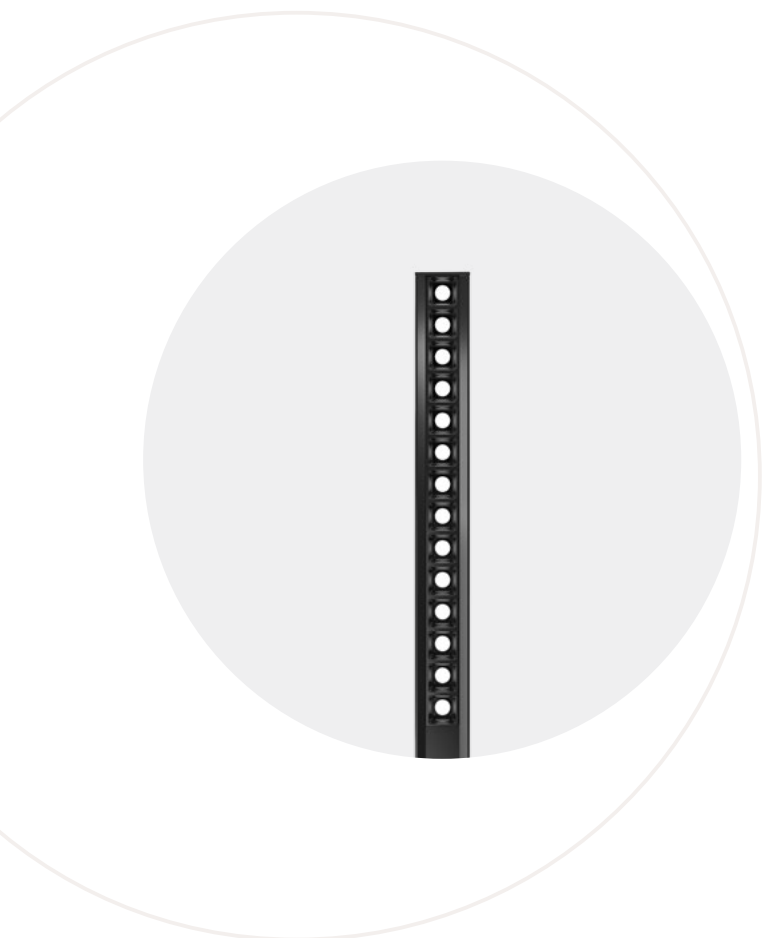

ALINA

Family

Category 1 - Linear/Open shapes

The Linear/Open shapes range gives a wide choice of different sizes and shapes. Its longitudinal design and compact size mean that it can be perfectly integrated into modern and contemporary spaces. It helps the visitors or customers by leading them on a path in halls, offices, retail spaces, hotels, as well as conference or exhibition spaces.

Alina luminaires

Alina has a very thin profile which fits perfect today's office interiors. You can choose from three types of its family members. Alina Nova, Alina Vesta and Alina Tauro are designed to reduce the glare on office tables. In addition, they create a minimalist and elegant impression. Its longitudinal design and compact size means Alina fits perfectly integrated modern and contemporary spaces.

Body Color	Color temperature	Driver type
B ●	1 RGBW	D DALI
G ●	2 2700K	N Non-dimmable
W ○	3 3000K	B Bluetooth
A ●	4 4000K	Power
R (RAL)	5 Tuneable White	1 15W
S (S)	Light	2 23W
Cover	1 Direct only	3 30W
S Standard (opal)	2 Direct/indirect	
	1 Indirect only