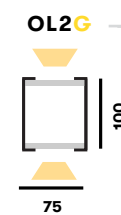

Specification

Profiles