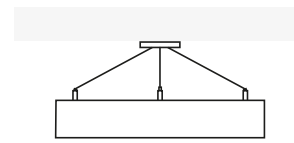

M
Multi-point Pendant

P
Single-Point Pendant

T
Rod Pendant

S
Spacers Surface

D
Direct Surface

R
Recessed Ceiling

SWELLA

LED luminaire. Body made of solid aluminium profile. Custom length upon request. Surface in white, black, grey, anthracite or RAL colors. Further Selected Pont Light special colors available.