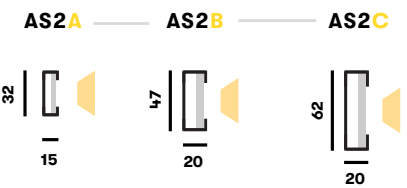

Specification

Profiles