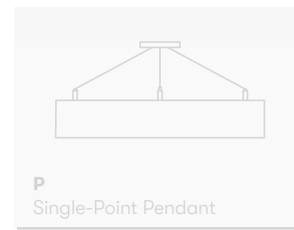

Specification

Profiles

SL1A

Code	Size	Power*	Light Flux**
SL1A- 1	L 1000 mm	20 W	1800 lm

SELENA 75 & 85

LED luminaire. Body made of solid aluminium profile. Custom length upon request. Surface in white, black, grey, anthracite or RAL colors. Further Selected Pont Light special colors available.