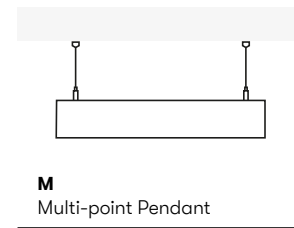

OLENA 75

LED luminaire. Body made of solid aluminium profile. Custom length upon request. Surface in white, black, grey, anthracite, RAL and other Special colors. Direct/indirect version available with external driver.

Specification

Profiles

Code	Size	Power*	Light Flux**
OL1X- 1	Ø450	32 W	2925 lm
2	Ø600	43 W	3900 lm
3	Ø750	54 W	4875 lm
4	Ø1000	72 W	6500 lm
5	Ø1200	87 W	7800 lm
6	Ø1500	108 W	9750 lm
7	Ø1800	130 W	11700 lm
8	Ø2000	144 W	13000 lm
OL2X- 1	Ø450	49 W	4387 lm
2	Ø600	65 W	5850 lm
3	Ø750	81 W	7312 lm
4	Ø1000	108 W	9750 lm
5	Ø1200	130 W	11700 lm
6	Ø1500	162 W	14625 lm
7	Ø1800	195 W	17549 lm
8	Ø2000	217 W	19499 lm