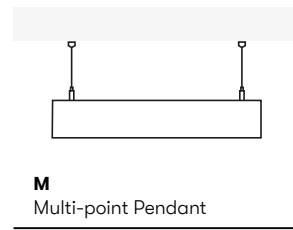

LINA 90

LED luminaire. Body made of solid aluminium profile. Custom length upon request. Surface in white, black, grey, anthracite or RAL colors. Further Selected Pont Light special colors available.

Specification

Profiles

Code	Size	Power*	Light Flux**
LN1X- 1	L 1140 mm	26 W	2300 lm
2	L 1420 mm	32 W	2890 lm
3	L 1700 mm	39 W	3450 lm
4	L 1980 mm	45 W	4026 lm
5	L 2260 mm	52 W	4595 lm