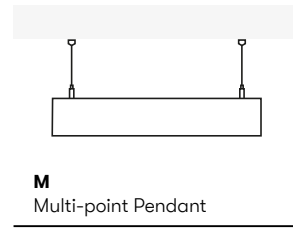

M Microprismatic

LINA 90

A 65x90

LINA 100

A 65x100

LINA 60

LED luminaire. Body made of solid aluminium profile. Custom length upon request. Surface in white, black, grey, anthracite or RAL colors. Further Selected Pont Light special colors available.