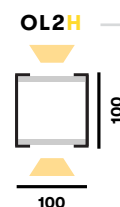

Specification

Profiles