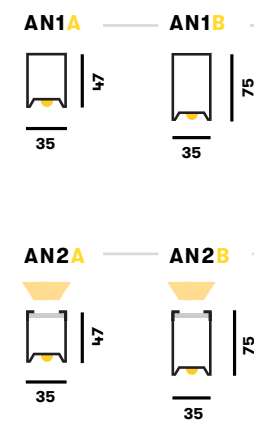

Pcs.	Size	Light Flux	Beam	Kelvin
14 spots	280 mm	1100 lm	30° 65°	2700K 3000K 4000K

-  Matt Black
-  Matt Metal

Constructions

Alina luminaires

ALINA NOVA

LED luminaire. Body made of solid aluminium profile. Custom length upon request. Surface in white, black, grey, anthracite or RAL colors.

Specification

Profiles

Code	Size	Power*	Light Flux**
AN1X-	1	L 845 mm 54 W	4800 lm
	2	L 1122 mm 72 W	6400 lm
	3	L 1400 mm 90 W	7950 lm
	4	L 1680 mm 108 W	9600 lm
AN2X-	1	L 845 mm 67 W	5950 lm
	2	L 1122 mm 85 W	7550 lm
	3	L 1400 mm 103 W	9100 lm
	4	L 1680 mm 121 W	10750 lm