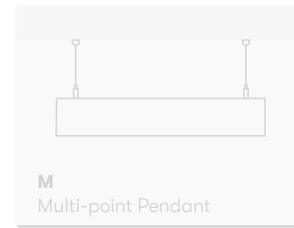

AMY

LED luminaire. Body made of solid aluminium profile. Custom length upon request. Surface in white, black, grey, anthracite or RAL colors. Further Selected Pont Light special colors available.

Specification

Profiles

Code	Size	Power*	Light Flux**	
AM1X-	1	Ø620	45 W	3582 lm
	2	Ø750	58 W	4622 lm
	3	Ø1000	72 W	5778 lm
	4	Ø1200	87 W	6933 lm
	5	Ø1500	108 W	8666 lm
	6	Ø1800	130 W	10400 lm
	7	Ø2000	144 W	11555 lm
AM1X-	1	Ø620	45 W	3134 lm
	2	Ø750	58 W	4044 lm
	3	Ø1000	72 W	5055 lm
	4	Ø1200	87 W	6066 lm
	5	Ø1500	108 W	7583 lm
	6	Ø1800	130 W	9100 lm
	7	Ø2000	144 W	10111 lm