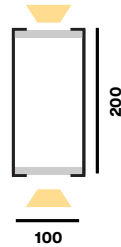

SELENA 200

LED luminaire. Body made of solid aluminium profile. Custom length upon request. Surface in white, black, grey, anthracite or RAL colors. Further Selected Pont Light special colors available.

Specification

Profiles

SL1H

SL2H

Code

SL1X- 1

Size

L 1000 mm

Power*

23 W

Light Flux**

1610 lm

SL2X- 1

L 1000 mm

35 W

2415 lm