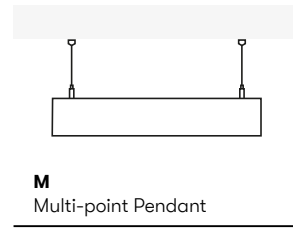

SELENA 200

LED luminaire. Body made of solid aluminium profile. Custom length upon request. Surface in white, black, grey, anthracite or RAL colors. Further Selected Pont Light special colors available.

Specification

Profiles

SL1H

SL2H

Code

SL1X- 1

Size

L 1000 mm

Power*

23 W

Light Flux**

1610 lm

SL2X- 1

L 1000 mm

35 W

2415 lm