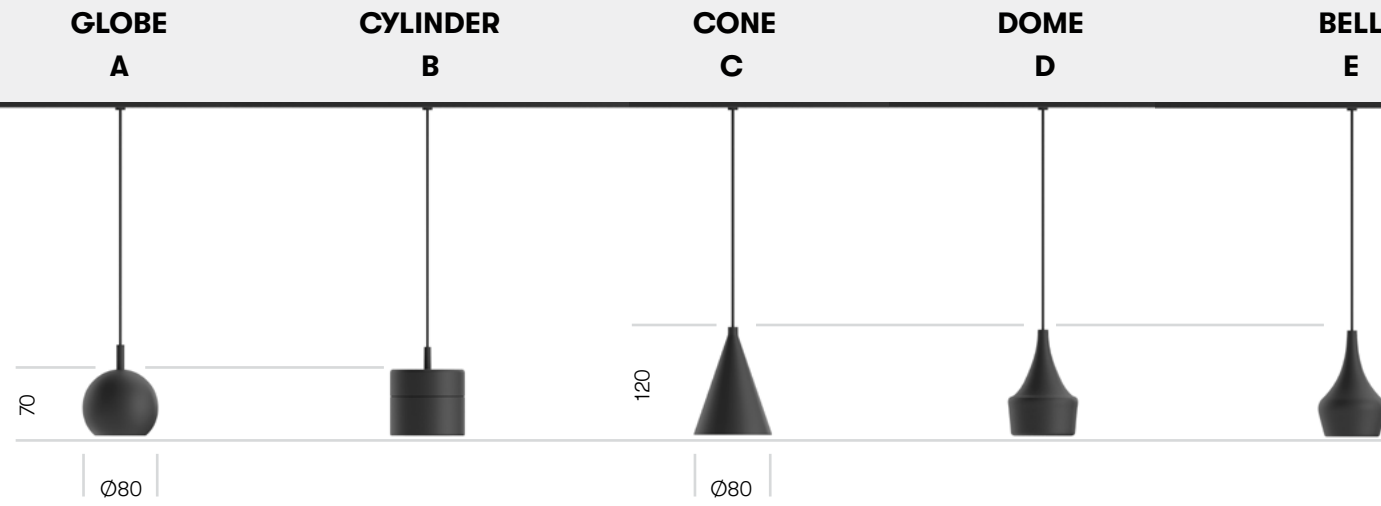

TIMELESS GOLD

SINGLE

DUO

TRIO

Pendant modules

Pendant Forms

Pendant Tubes

Specification