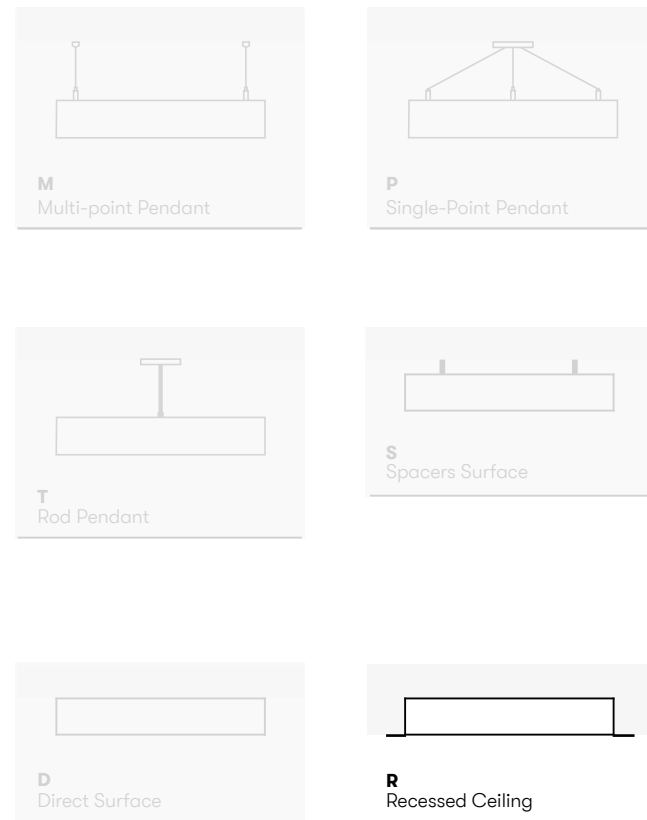

LIANNA

LED luminaire. Body made of solid aluminium profile. Custom length upon request. Surface in white, black, grey, anthracite or RAL colors. Further Selected Pont Light special colors available.

Specification

Profiles

Code	Size	Power*	Light Flux**
LA1X-	1	1140 mm 26 W	2300 lm
	2	1420 mm 32 W	2890 lm
	3	1980 mm 45 W	4026 lm
LA1X-	1	1140 mm 26 W	2300 lm
	2	1420 mm 32 W	2890 lm
	3	1980 mm 45 W	4026 lm