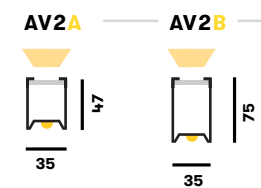

Specification

Profiles