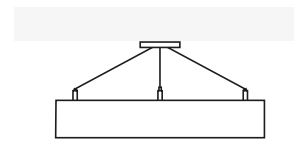

M
Multi-point Pendant

P
Single-Point Pendant

T
Rod Pendant

S
Spacers Surface

D
Direct Surface

R
Recessed Ceiling

ELLIE

LED luminaire. Body made of solid aluminium profile. Custom length upon request. Surface in white, black, grey, anthracite or RAL colors. Further Selected Pont Light special colors available.