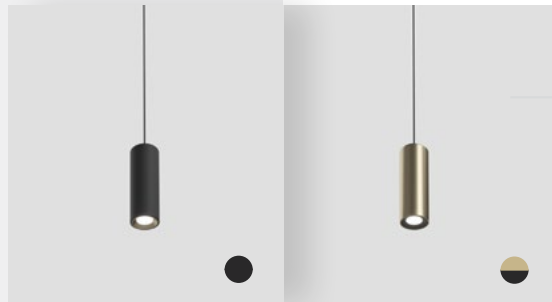

Pendant tubes

BLACK

COLOR VARIANTS

Tube 10
T10

Tube 15
T15

Tube 30
T30

Tube 45
T45

Tube 60
T60