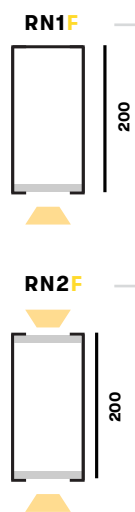

Specification

Profiles