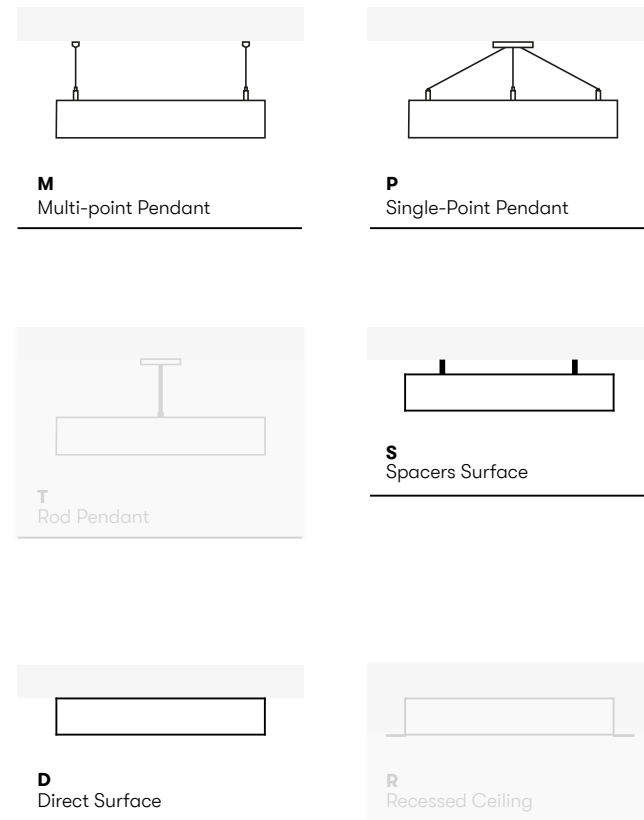

Mounting Types

Family members & Available Profiles

SWAN

- A 100x75
- B 100x100

SWELLA

- A 75
- B 100

SWAN

LED luminaire. Body made of solid aluminium profile. Custom length upon request. Surface in white, black, grey, anthracite or RAL colors. Further Selected Pont Light special colors available.