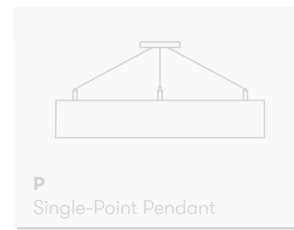

LINA 75

LED luminaire. Body made of solid aluminium profile. Custom length upon request. Surface in white, black, grey, anthracite or RAL colors. Further Selected Pont Light special colors available.

Specification

Profiles

Code	Size	Power*	Light Flux**
LN1X-	1	L 1140 mm 26 W	2300 lm
	2	L 1420 mm 32 W	2890 lm
	3	L 1700 mm 39 W	3450 lm
	4	L 1980 mm 45 W	4026 lm
	5	L 2260 mm 52 W	4595 lm
LN2X-	1	L 1140 mm 39 W	3450 lm
	2	L 1420 mm 48 W	4335 lm
	3	L 1700 mm 59 W	5175 lm
	4	L 1980 mm 68 W	6039 lm
	5	L 2260 mm 78 W	6893 lm