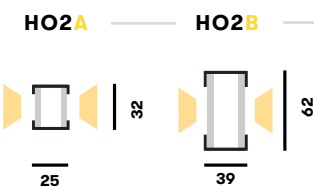

Only with external driver.

Only with external driver.

Only with external driver.

HANNAH O

LED luminaire. Body made of solid aluminium profile. Custom length upon request. Surface in white, black, grey, anthracite, RAL and other Special colors. Available with external driver.

Profiles

Specification

Code	Size	Power*	Light Flux**
HO2X- 1	Ø800	69 W	6217 lm
2	Ø1000	86 W	7772 lm
3	Ø1200	104 W	9326 lm
4	Ø1500	130 W	11657 lm
5	Ø1800	155 W	13989 lm