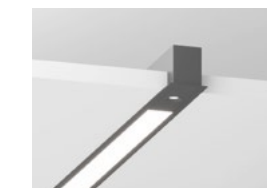

Family members & Available Profiles

LINA MODULAR SYSTEM

A 65x70