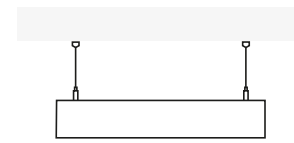

M
Multi-point Pendant

Only with external driver.