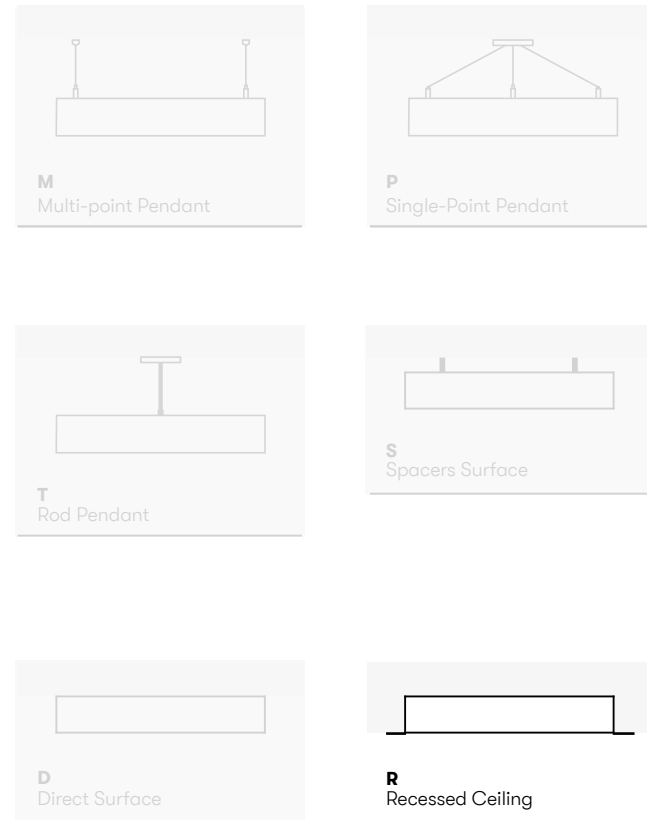

AUDREY

LED luminaire. Body made of solid aluminium profile. Custom length upon request. Surface in white, black, grey, anthracite or RAL colors. Further Selected Pont Light special colors available.

Specification

Profiles

Code	Size	Power*	Light Flux**	
AU1X-	1	Ø315	23 W	1900 lm
	2	Ø415	36 W	3300 lm
	3	Ø615	60 W	5500 lm
	4	Ø815	80 W	7500 lm
	5	Ø1015	100 W	9300 lm
AU1X-	1	Ø315	23 W	1900 lm
	2	Ø415	36 W	3300 lm
	3	Ø615	60 W	5500 lm
	4	Ø815	80 W	7500 lm
	5	Ø1015	100 W	9300 lm