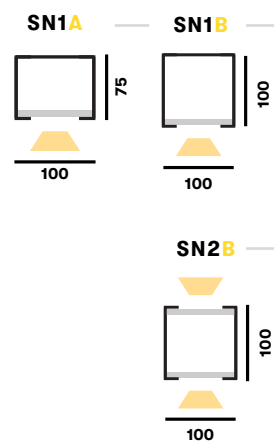

Specification

Profiles