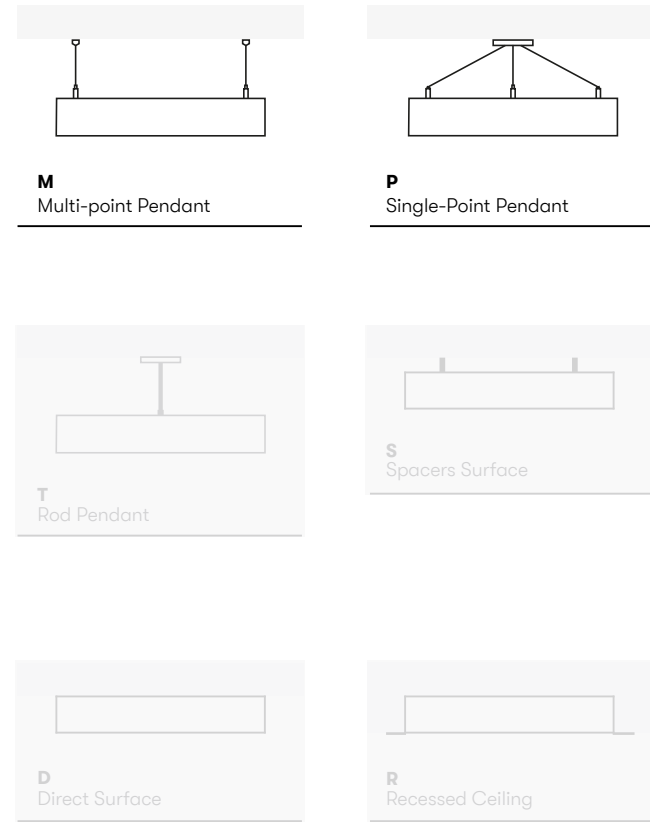

SOPHIE

LED luminaire. Body made of solid aluminium profile. Surface in white, black, grey, anthracite or RAL colors.

Specification

Profiles	Code	Size	Power*	Light Flux**
Sophie A 	SA1A- 1	1158x640	68 W	6800 lm
Sophie B 	SB1A- 1	1399x732	98 W	9800 lm
Sophie C 	SC1A- 1	1451x805	138 W	13800 lm