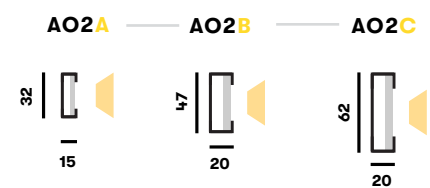

Specification

Profiles