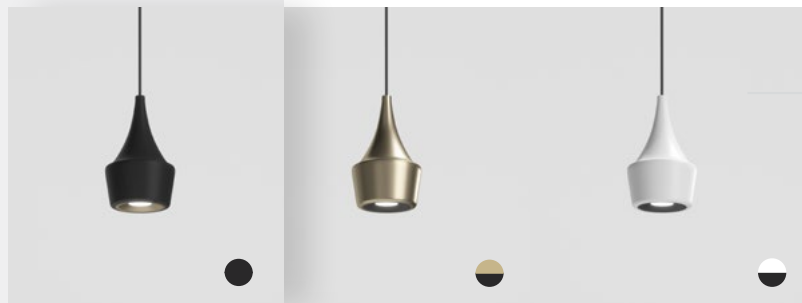

Pendant forms

BLACK

COLOR VARIANTS

Globe
A

Cylinder
B

Cone
C

Dome
D

Bell
E