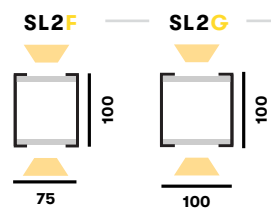

Specification

Profiles