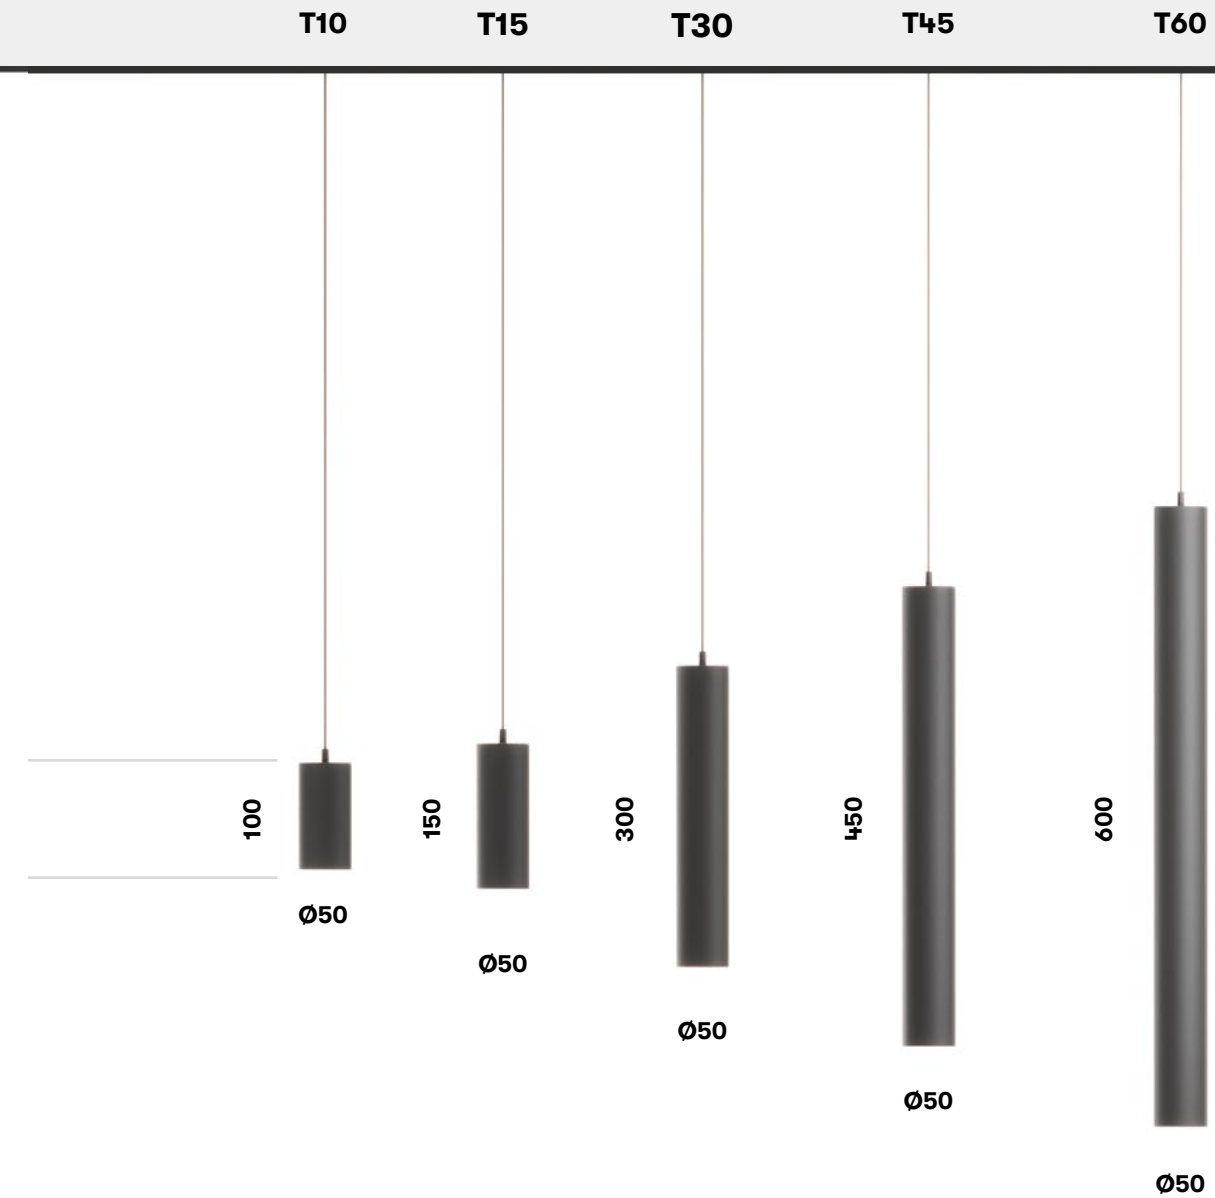

Pendant Tubes

Specification

Size [mm]	Power	Light Flux	Color Temp.	Beam Angle	Control
$\varnothing 80 \times 70$	6 W	600 lm	3000K/4000K	30°-40°	ON-OFF/DALI

Specification

Size [mm]	Power	Light Flux	Color Temp.	Beam Angle	Control
$\varnothing 80 \times 70$	6 W	600 lm	3000K/4000K	30°-40°	ON-OFF/DALI