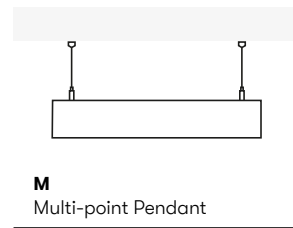

ALINA VESTA

LED luminaire. Body made of solid aluminium profile. Custom length upon request. Surface in white, black, grey, anthracite or RAL colors.

Specification

Profiles

Code	Size	Power*	Light Flux**
AV1X-	1	L 1122 mm 54 W	4800 lm
	2	L 1680 mm 72 W	6400 lm
AV2X-	1	L 1122 mm 67 W	5950 lm
	2	L 1680 mm 85 W	7550 lm