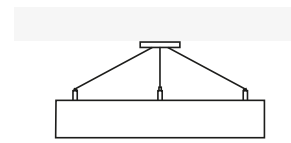

P
Single-Point Pendant
Only with external driver.