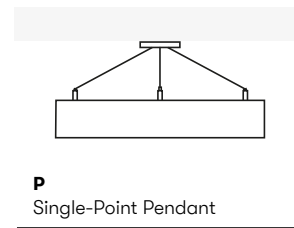

OLENA 75

LED luminaire. Body made of solid aluminium profile. Custom length upon request. Surface in white, black, grey, anthracite, RAL and other Special colors. Direct/indirect version available with external driver.

Specification

Profiles

Code	Size	Power*	Light Flux**
OL1X- 1	Ø450	32 W	2925 lm
2	Ø600	43 W	3900 lm
3	Ø750	54 W	4875 lm
4	Ø1000	72 W	6500 lm
5	Ø1200	87 W	7800 lm
6	Ø1500	108 W	9750 lm
7	Ø1800	130 W	11700 lm
8	Ø2000	144 W	13000 lm
OL2X- 1	Ø450	49 W	4387 lm
2	Ø600	65 W	5850 lm
3	Ø750	81 W	7312 lm
4	Ø1000	108 W	9750 lm
5	Ø1200	130 W	11700 lm
6	Ø1500	162 W	14625 lm
7	Ø1800	195 W	17549 lm
8	Ø2000	217 W	19499 lm