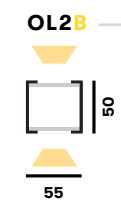

Specification

Profiles