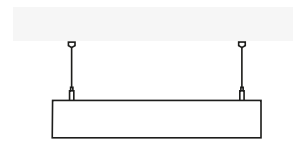

M
Multi-point Pendant