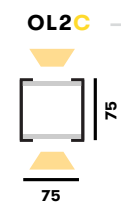

Specification

Profiles