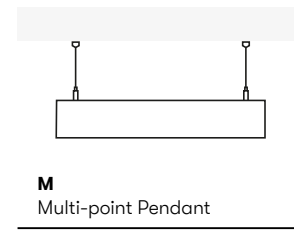

LINA 75

LED luminaire. Body made of solid aluminium profile. Custom length upon request. Surface in white, black, grey, anthracite or RAL colors. Further Selected Pont Light special colors available.

Specification

Profiles

Code	Size	Power*	Light Flux**
LN1X-	1	L 1140 mm 26 W	2300 lm
	2	L 1420 mm 32 W	2890 lm
	3	L 1700 mm 39 W	3450 lm
	4	L 1980 mm 45 W	4026 lm
	5	L 2260 mm 52 W	4595 lm
LN2X-	1	L 1140 mm 39 W	3450 lm
	2	L 1420 mm 48 W	4335 lm
	3	L 1700 mm 59 W	5175 lm
	4	L 1980 mm 68 W	6039 lm
	5	L 2260 mm 78 W	6893 lm