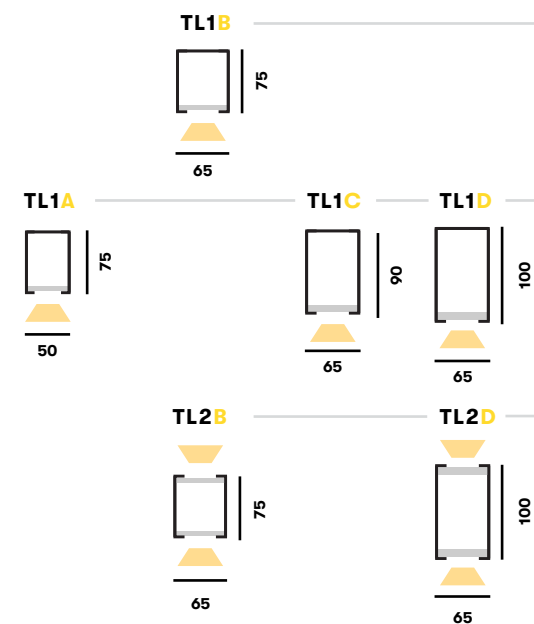

Specification

Profiles

Code	Size	Power*	Light Flux**
TL1X-	1	600x600 55 W	5775 lm
	2	600x1200 83 W	8715 lm
TL1X-	1	600x600 55 W	5225 lm
	2	600x1200 83 W	7885 lm
TL2X-	1	600x600 83 W	8663 lm
	2	600x1200 125 W	13073 lm