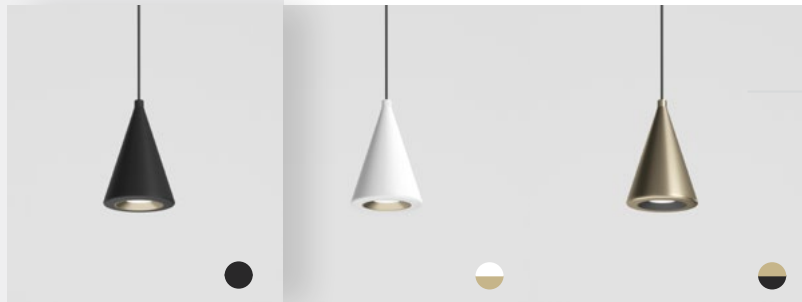

Pendant forms

BLACK

COLOR VARIANTS

Globe
A

Cylinder
B

Cone
C

Dome
D

Bell
E