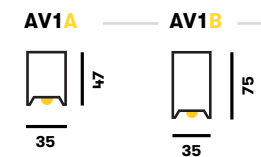

Specification

Profiles