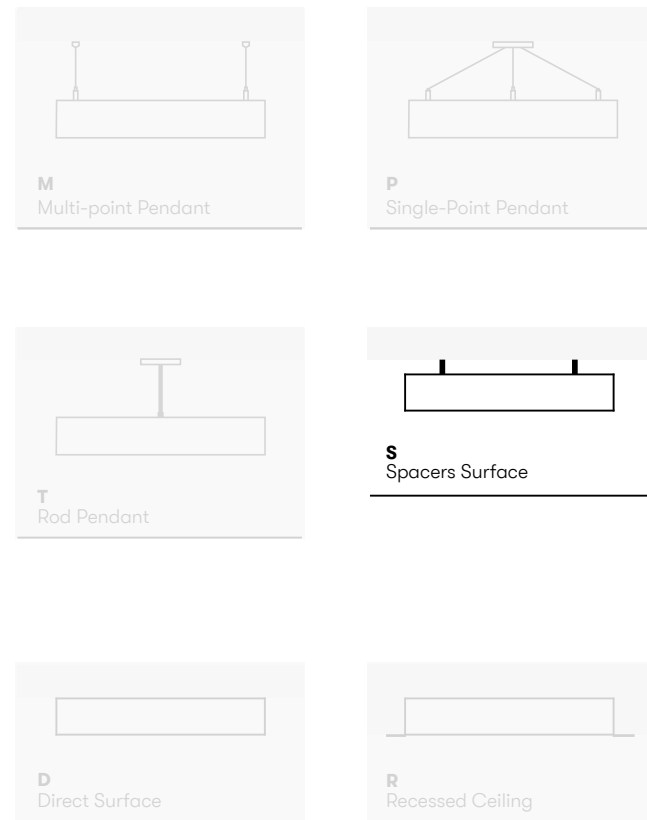

XAWA

LED luminaire. Wall mounting. Body made of solid aluminium profile. Custom length upon request. Surface in white, black, grey, anthracite or RAL colors. Further Selected Point Light special colors available.

Specification

Profiles

XW3A

Code	Size	Power*	Light Flux**
XW3X- 1	Ø260	10 W	1000 lm
2	Ø450	15 W	1500 lm