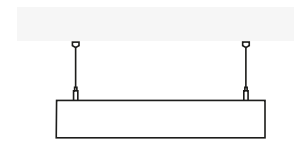

Only with external driver.

R
Recessed Ceiling

Specification

Profiles

RN1A

Code	Size	Power*	Light Flux**
RN1X- 1	Ø280	23 W	2875 lm
2	Ø380	36 W	4500 lm
3	Ø580	50 W	6250 lm
4	Ø780	80 W	10000 lm

M
Multi-point Pendant