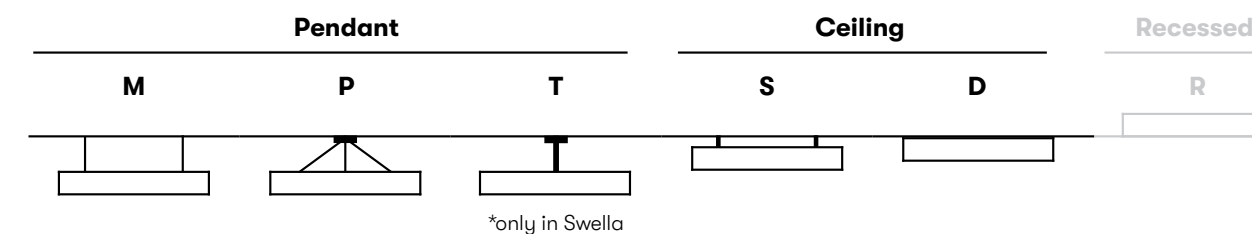

Mounting Types

Family members & Available Profiles

SWAN

- A 100x75
- B 100x100

SWELLA

- A 75
- B 100