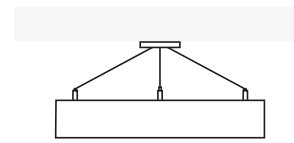

P
Single-Point Pendant

Only with external driver.