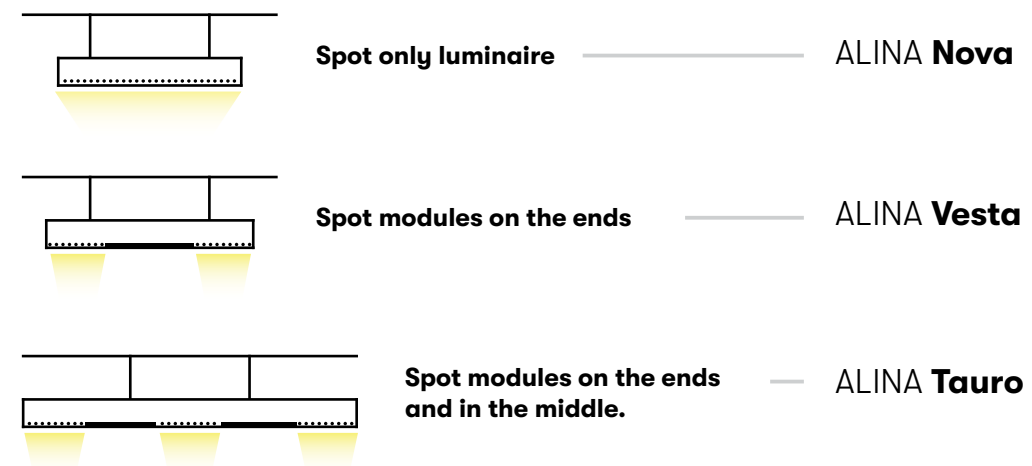

Constructions

Alina luminaires