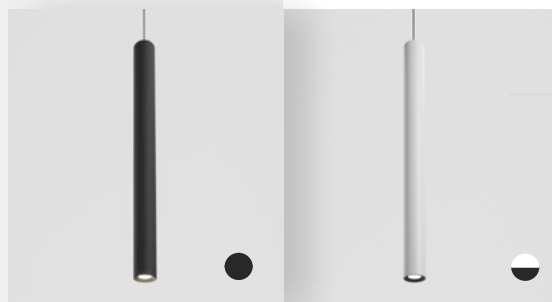

Pendant tubes

BLACK

COLOR VARIANTS

Tube 10
T10

Tube 15
T15

Tube 30
T30

Tube 45
T45

Tube 60
T60