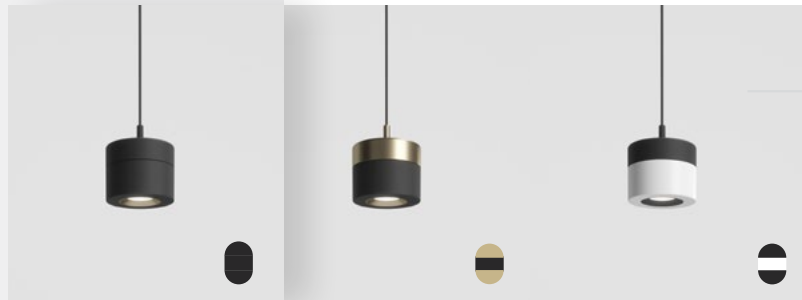

Pendant forms

BLACK

COLOR VARIANTS

Globe
A

Cylinder
B

Cone
C

Dome
D

Bell
E