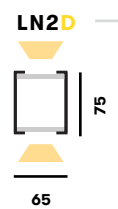

Specification

Profiles