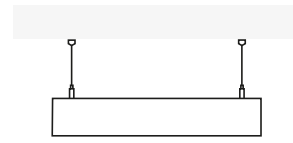

Mounting Types

Family members & Available Profiles

ANNA WAVE

- A 15x32
- B 20x47
- C 20x62

ANNA SPIRAL

- A 15x32
- B 20x47
- C 20x62

HANNAH SPIRAL

- A 25x35
- B 39x62