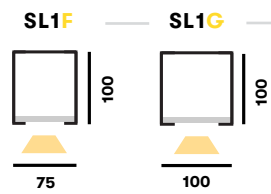

Specification

Profiles	Code	Size	Power*	Light Flux**
 	SL1X- 1	L 1000 mm	23 W	2070 lm
	SL2X- 1	L 1000 mm	35 W	3105 lm
 	SL1X- 1	L 1000 mm	23 W	2024 lm
	SL2X- 1	L 1000 mm	35 W	3036 lm

* Calculated with 23 W/m

** Calculated with 4000K color temperature

SELENA 100

LED luminaire. Body made of solid aluminium profile. Custom length upon request. Surface in white, black, grey, anthracite or RAL colors. Further Selected Pont Light special colors available.

Specification

Profiles

Code	Size	Power*	Light Flux**
SL1X- 1	L 1000 mm	23 W	1610 lm
SL2X- 1	L 1000 mm	35 W	2415 lm

SELENA 200

LED luminaire. Body made of solid aluminium profile. Custom length upon request. Surface in white, black, grey, anthracite or RAL colors. Further Selected Pont Light special colors available.