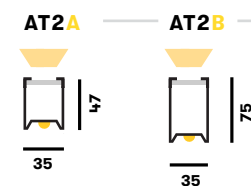

Specification

Profiles