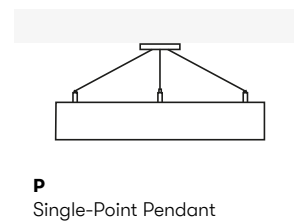

PAULA

LED luminaire. Body made of solid aluminium profile. Custom length upon request. Surface in white, black, grey, anthracite or RAL colors. Further Selected Pont Light special colors available.

Specification

Profiles

PL1A

PL1B

PL2B

Code	Size	Power*	Light Flux**
PL1X-	1 L 670 mm	62 W	5825 lm
	2 L 950 mm	87 W	8259 lm
	3 L 1230 mm	113 W	10694 lm
PL1X-	1 L 670 mm	62 W	5243 lm
	2 L 950 mm	87 W	7433 lm
	3 L 1230 mm	113 W	9625 lm
PL2X-	1 L 670 mm	120 W	11397 lm
	2 L 950 mm	171 W	16160 lm
	3 L 1230 mm	222 W	20922 lm