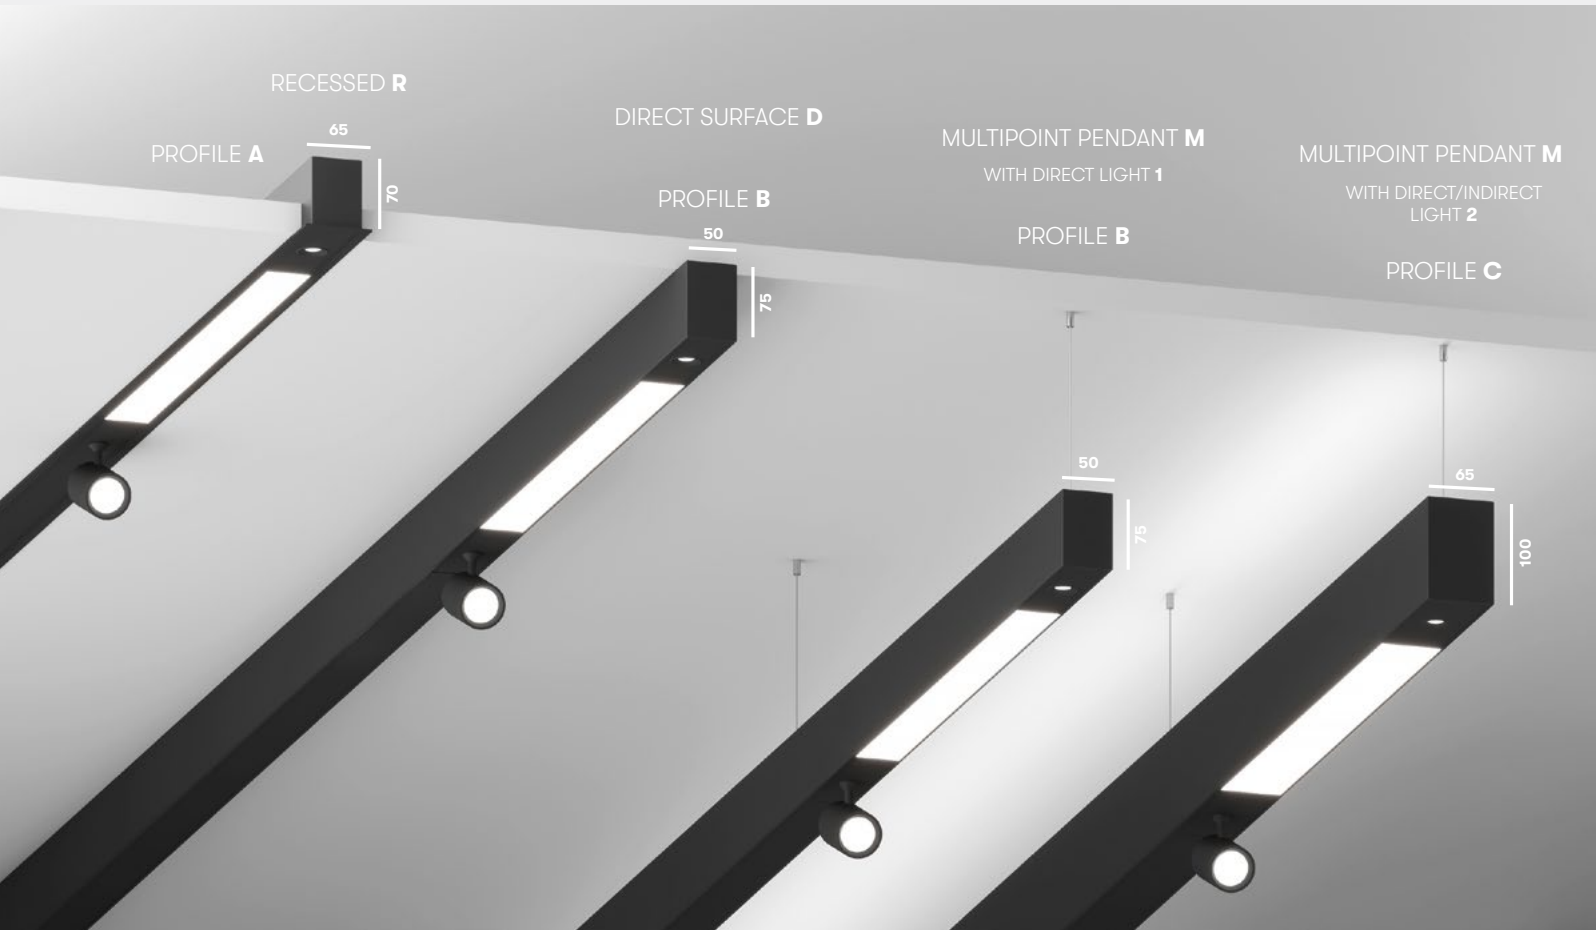

Mounting Types

Family members & Available Profiles

LINA MODULAR SYSTEM

A 65x70

A 50x75

A 65x100

Mounting Types & basic elements

CORNER ELEMENT
AB