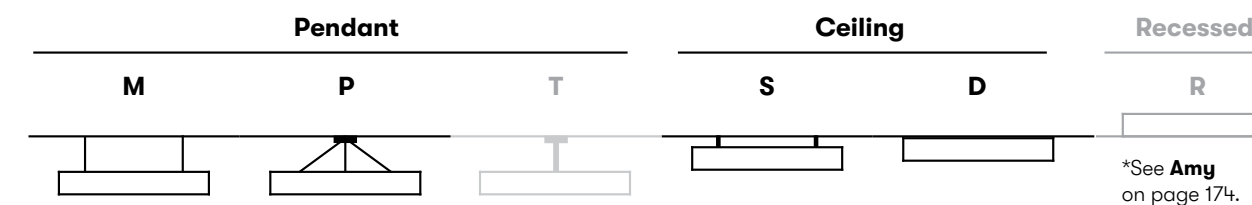

Mounting Types

*See **Amy** on page 174.

Family members & Available Profiles

OLENA 35

A 40x35

OLENA 50

B 55x50

OLENA 75

C 75x75
D 100x75

OLENA 85

E 75x85
F 100x85

OLENA 100

G 75x100
H 100x100

OLENA 200

I 100x200