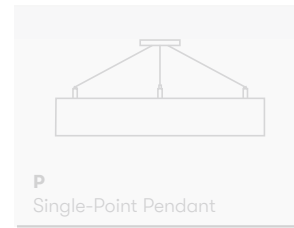

AMY

LED luminaire. Body made of solid aluminium profile. Custom length upon request. Surface in white, black, grey, anthracite or RAL colors. Further Selected Pont Light special colors available.

Specification

Profiles

Code	Size	Power*	Light Flux**	
AM1X-	1	Ø620	45 W	3582 lm
	2	Ø750	58 W	4622 lm
	3	Ø1000	72 W	5778 lm
	4	Ø1200	87 W	6933 lm
	5	Ø1500	108 W	8666 lm
	6	Ø1800	130 W	10400 lm
	7	Ø2000	144 W	11555 lm
AM1X-	1	Ø620	45 W	3134 lm
	2	Ø750	58 W	4044 lm
	3	Ø1000	72 W	5055 lm
	4	Ø1200	87 W	6066 lm
	5	Ø1500	108 W	7583 lm
	6	Ø1800	130 W	9100 lm
	7	Ø2000	144 W	10111 lm