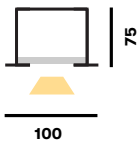

Specification

Profiles

DA1A