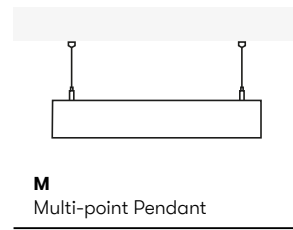

Specification

Profiles

SL1A

Code	Size	Power*	Light Flux**
SL1A- 1	L 1000 mm	20 W	1800 lm

SELENA 75 & 85

LED luminaire. Body made of solid aluminium profile. Custom length upon request. Surface in white, black, grey, anthracite or RAL colors. Further Selected Pont Light special colors available.