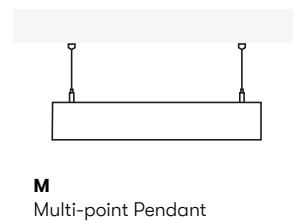

PAULA

LED luminaire. Body made of solid aluminium profile. Custom length upon request. Surface in white, black, grey, anthracite or RAL colors. Further Selected Pont Light special colors available.

Specification

Profiles

PL1A

PL1B

PL2B

Code	Size	Power*	Light Flux**
PL1X-	1 L 670 mm	62 W	5825 lm
	2 L 950 mm	87 W	8259 lm
	3 L 1230 mm	113 W	10694 lm
PL1X-	1 L 670 mm	62 W	5243 lm
	2 L 950 mm	87 W	7433 lm
	3 L 1230 mm	113 W	9625 lm
PL2X-	1 L 670 mm	120 W	11397 lm
	2 L 950 mm	171 W	16160 lm
	3 L 1230 mm	222 W	20922 lm