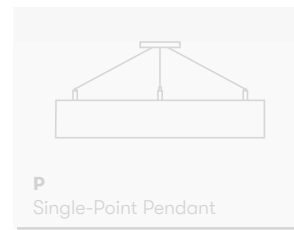

LINA 90

LED luminaire. Body made of solid aluminium profile. Custom length upon request. Surface in white, black, grey, anthracite or RAL colors. Further Selected Pont Light special colors available.

Specification

Profiles

Code	Size	Power*	Light Flux**
LN1X- 1	L 1140 mm	26 W	2300 lm
2	L 1420 mm	32 W	2890 lm
3	L 1700 mm	39 W	3450 lm
4	L 1980 mm	45 W	4026 lm
5	L 2260 mm	52 W	4595 lm