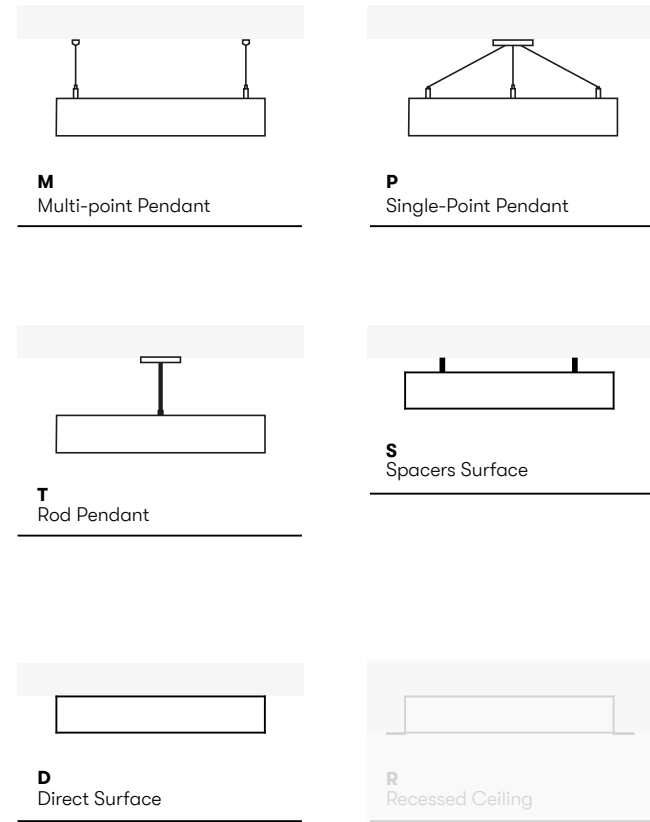

YUMI 75

LED luminaire. Body made of solid aluminium profile. Custom length upon request. Surface in white, black, grey, anthracite or RAL colors. Further Selected Pont Light special colors available.

Profiles

Specification

Code	Size	Power*	Light Flux**
YM1A-1	L 600 mm	39 W	2800 lm
YM1A-2	L 1200 mm	78 W	5600 lm