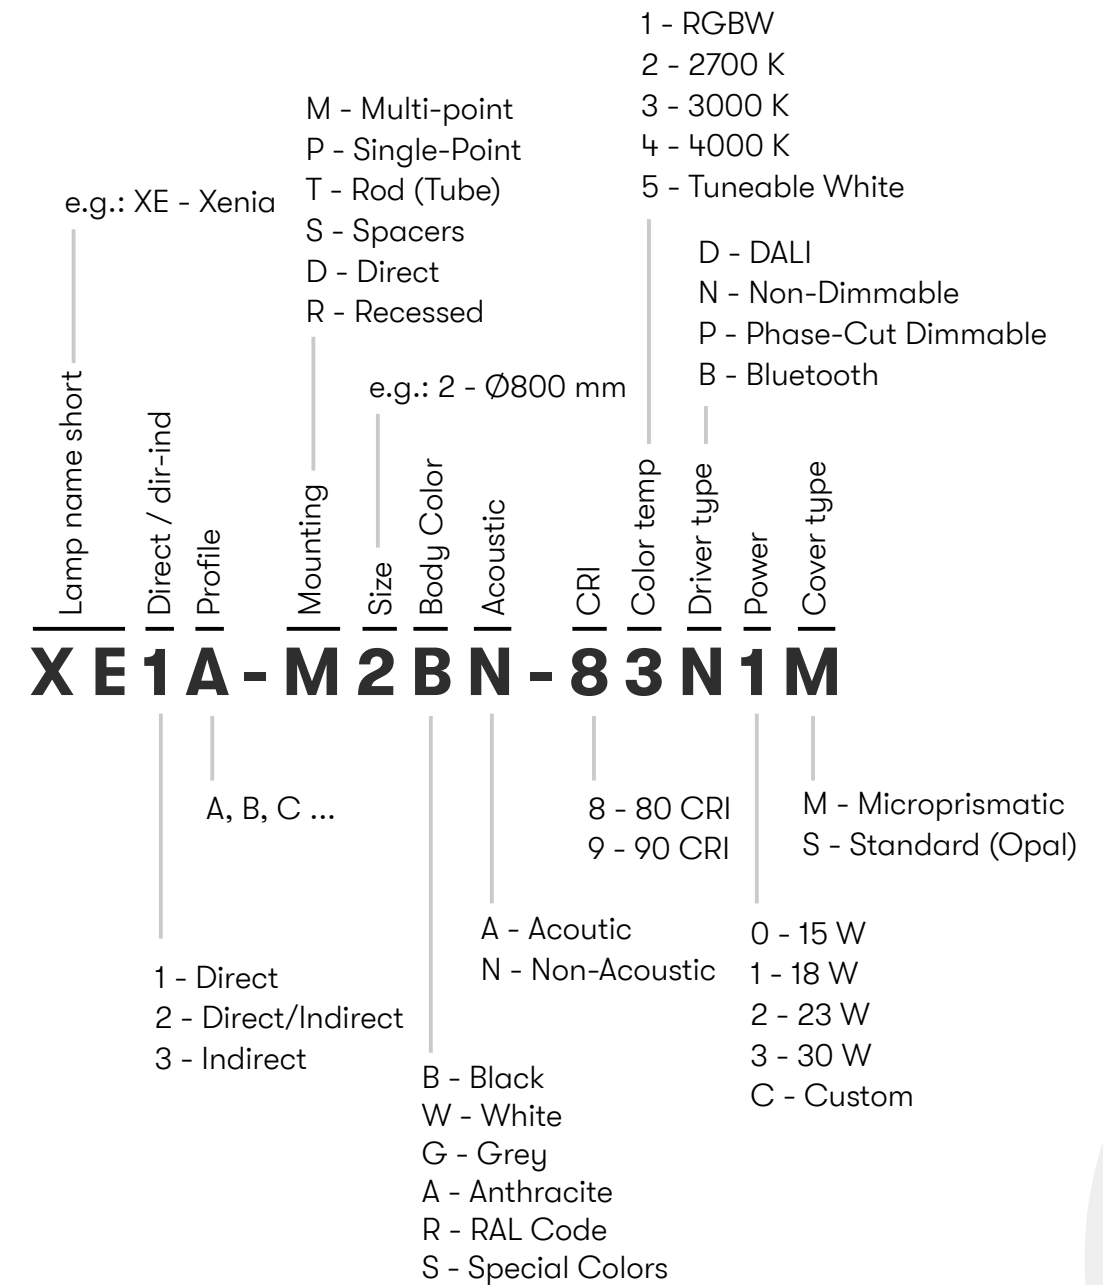

PRODUCT ORDER CODE

Body Color(s): RAL1036, PSC14

Other important notes: 33°, Metal Matte spot module

Architectural luminaires

You can order your Pont Light architectural luminaires by giving a Product Code according to above example. The exact structure of coding system please find on following page.

You can send your request with the help of our filter on our website. Casambi Bluetooth driver is available on request.

Please note that the lumen output of luminaires may differ according to color temperature.