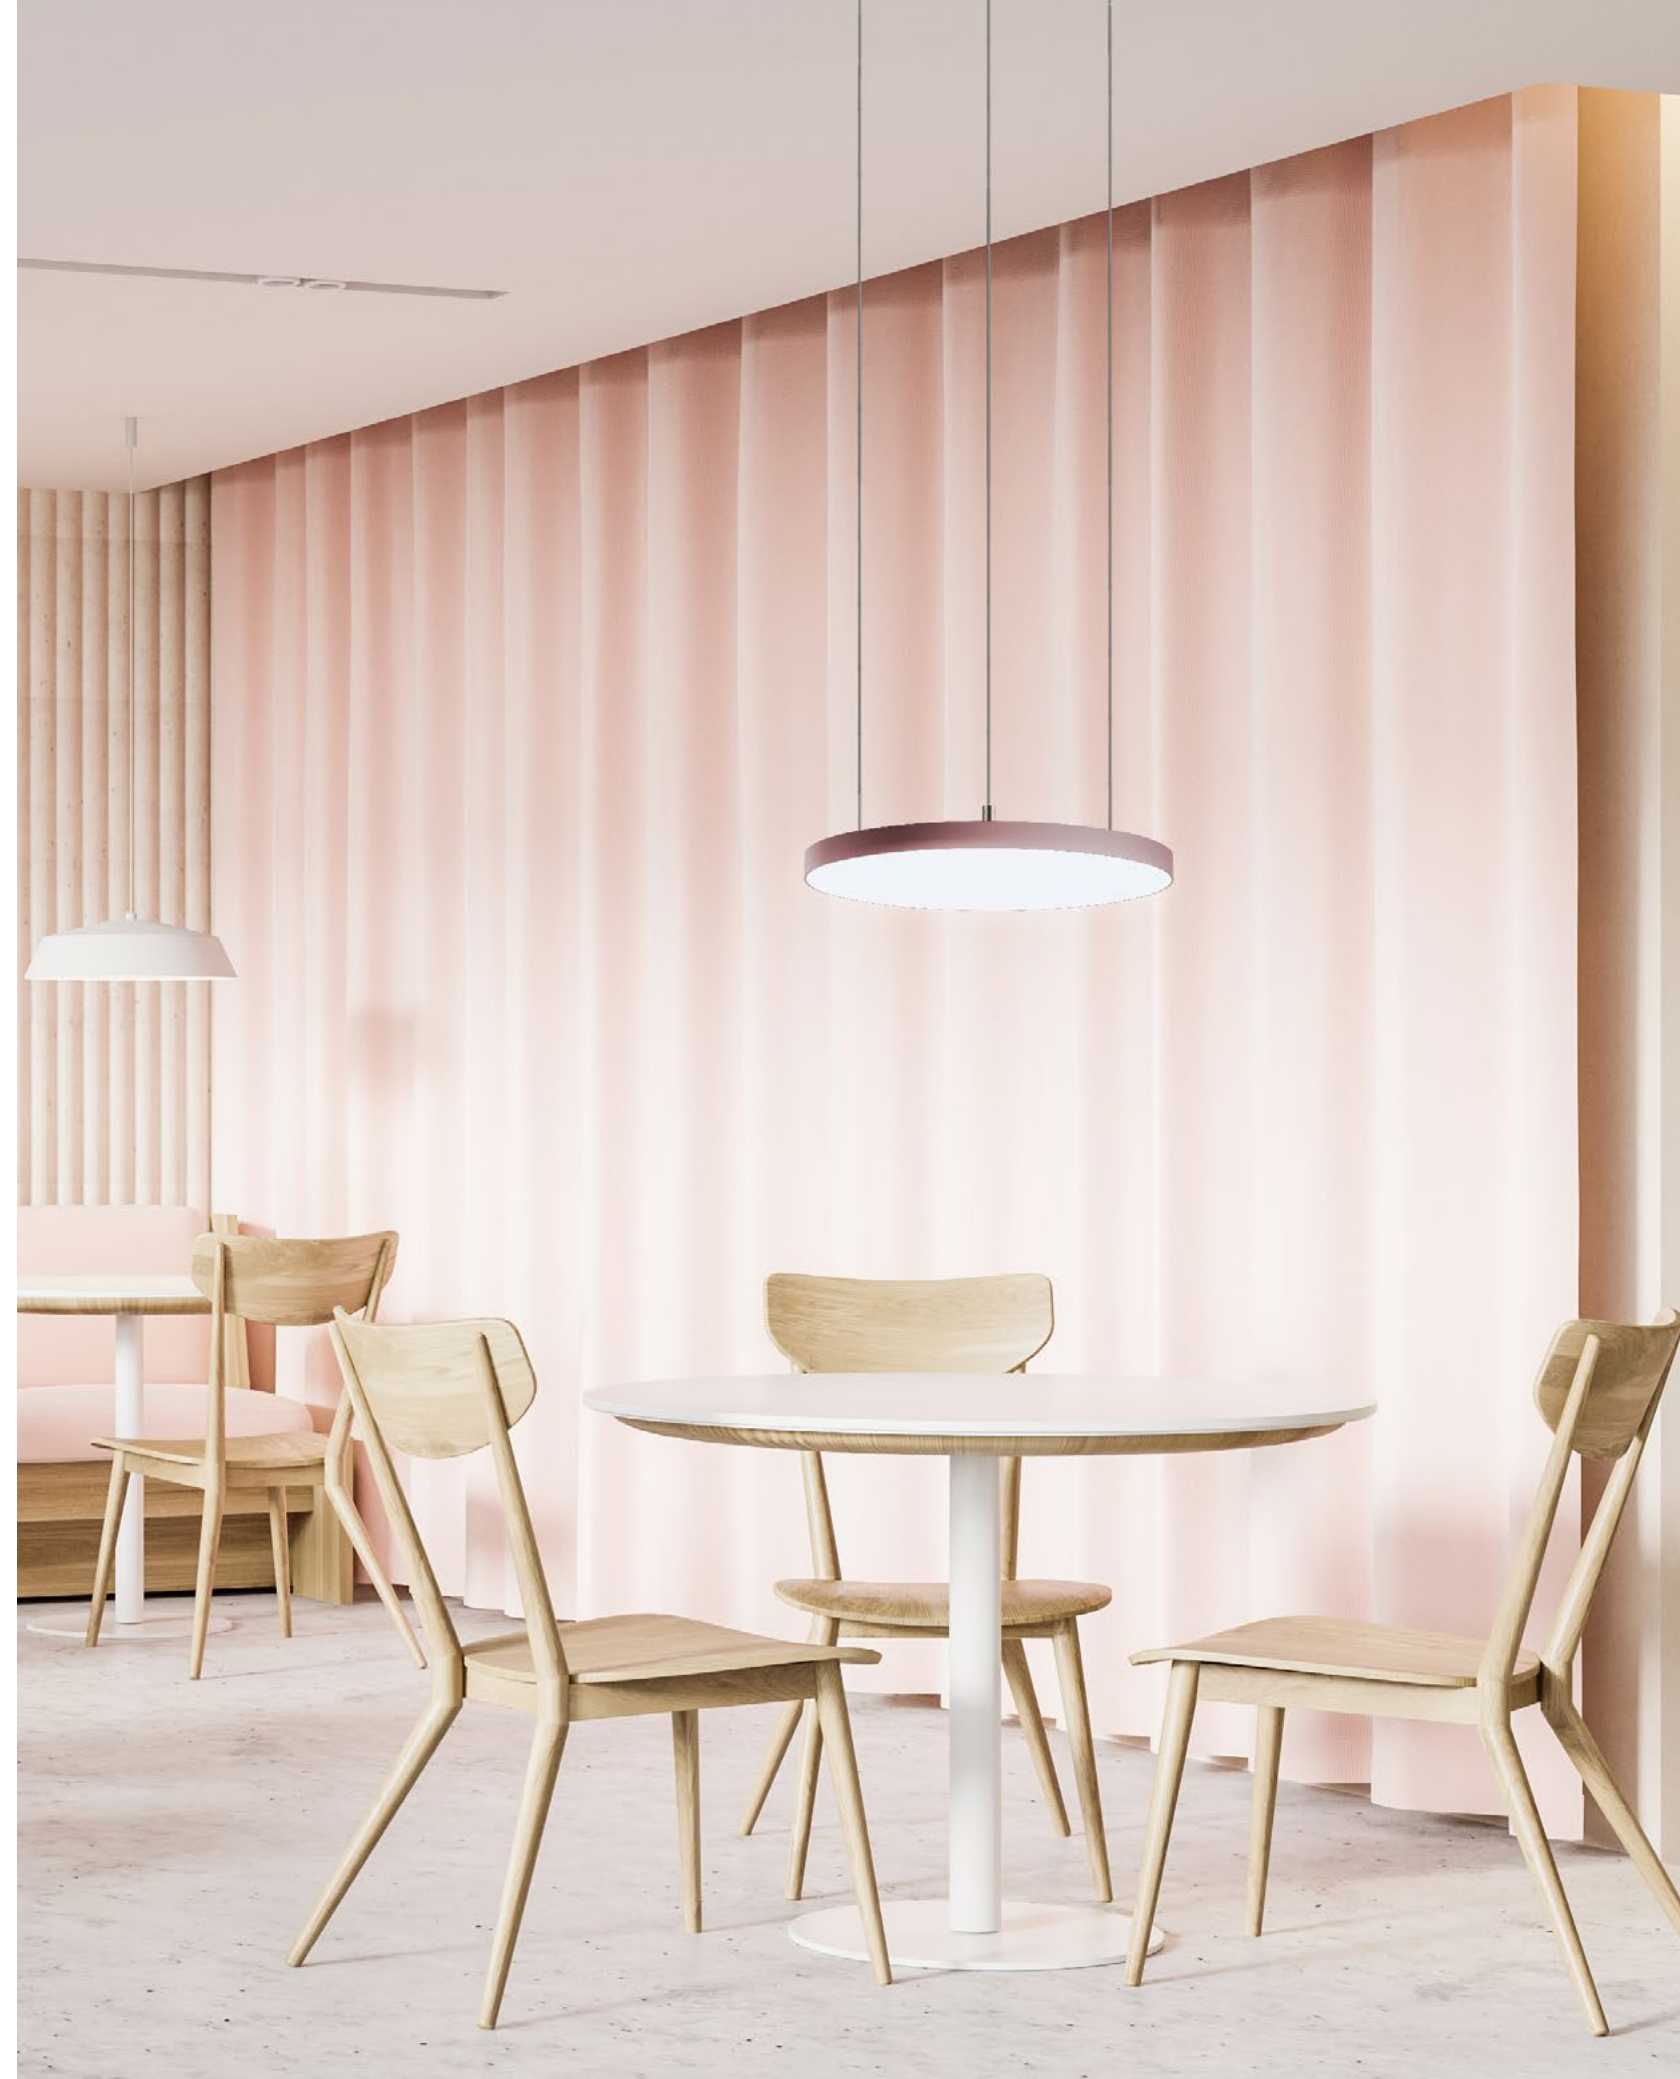

RINA 35

LED luminaire. Body made of solid aluminium profile. Custom length upon request. Surface in white, black, grey, anthracite, RAL and other Special colors.

Only with external driver.

Only with external driver.

Only with external driver.

Only with external driver.

Specification

Profiles

RN1A

Code	Size	Power*	Light Flux**
RN1X- 1	Ø280	23 W	2875 lm
2	Ø380	36 W	4500 lm
3	Ø580	50 W	6250 lm
4	Ø780	80 W	10000 lm