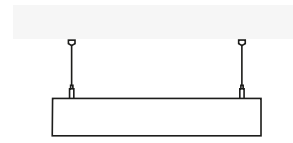

M
Multi-point Pendant

Only with external driver.