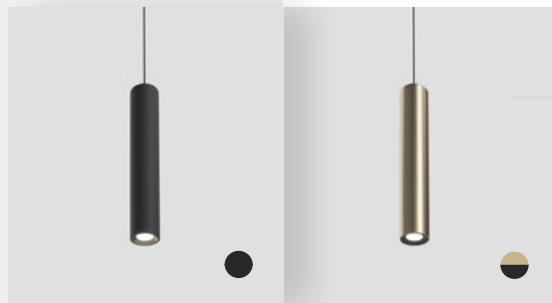

Pendant tubes

BLACK

COLOR VARIANTS

Tube 10
T10

Tube 15
T15

Tube 30
T30

Tube 45
T45

Tube 60
T60